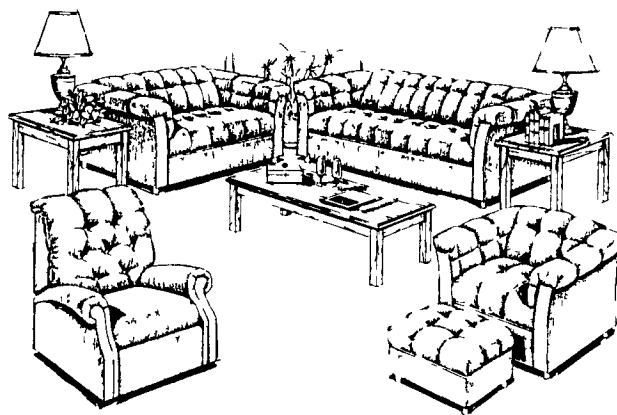

## 5 PIECE DINING ROOM

In Honey Pine

Table and  
2 Benches plus  
2 Arm Chairs

OUR CASH PRICE **\$309.95**

## 8 piece group CONTEMPORARY LIVING ROOM

Sofa, Loveseat, Chair, Ottoman, Recliner, Cocktail Table and two End Tables.

★SPECIAL! **\$499.95**