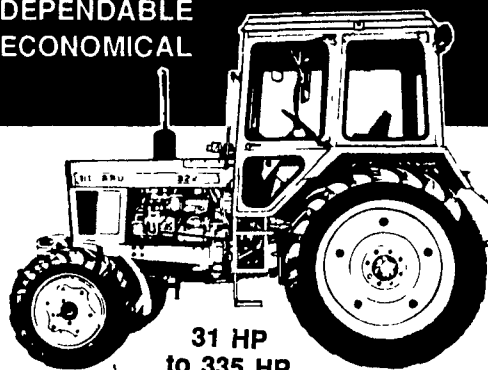

### Cowan Equipment

Martinsburg, PA  
814-793-4293 Day or Evening

JD 5460, 4x4, corn & grass head  
NH 1895 chopper, Cat diesel, 250 h.p. w/corn head

- JD 4050, roll guard & quad range
- JD 2950, 4WD, 38" rubber
- JD 2950 very sharp
- JD 2750, excellent conditon
- JD 2550 w/roll guard
- JD 4240, cab & air, quad range
- JD 2840, hi-low, dual hydraulics
- JD 4630, cab & air, power shift
- JD 4430, cab & air, quad range
- JD 4430, cab & air, power shift
- JD 4230, 4 post, power shift
- JD 4230, cab & air, power shift
- JD 4320, 38" rubber, excellent condition
- JD 4020 power shift, dual hyd.
- JD 4020, side console
- JD 4000, power shift
- JD 3020, side console
- JD 4010, diesel w/cab
- Ford TW25, cab & air, 4x4
- Ford 9700, cab & air
- Deutz 130-06 w/cab, 4WD, 2500 hrs, 1 owner
- Deutz DX140, cab & air, 4WD
- AC 200
- AC 185
- IH 1066, red cab, radial tires
- IH 1066, cab & air.....\$9,000
- IH 560 gas
- White 2-105, cab & air
- Oliver 1855 w/cab
- Oliver 1850 diesel w/3 spd.
- MF 180 diesel
- MF 1135, cab & air, excellent condition
- JD 350, 6 Way Blade
- Case 450 w/6 way blade
- Bobcat 825 diesel
- Bobcat 743
- Miller 10' offset disc
- Brillion 6 Row Cultivator
- JD 7000 corn planter, 6 row, no-till
- Axle mount duals for IH 38"
- Roll guard for 2950..... \$650
- Turbo charger for a 4030
- Turbo charger for a 4230

# Belarus

DEPENDABLE  
ECONOMICAL

31 HP  
to 335 HP

**QUALITY TRACTORS  
BARGAIN PRICES!**

Full Year Warranty on Parts and Labor

- 31 HP Diesel..... \$5,745
- 36 HP Diesel 4 WD..... \$8,295
- 65 HP Diesel..... \$10,290
- 65 HP Diesel 4 WD w/Cab. \$13,640
- 81 HP Diesel..... \$11,390
- 81 HP Diesel 4 WD w/Cab. \$15,340
- 100 HP Diesel 4 WD w/Cab \$18,870
- 180 HP Diesel 4 WD Turbo w/Cab..... \$36,200 (F.O.B. Milwaukee)