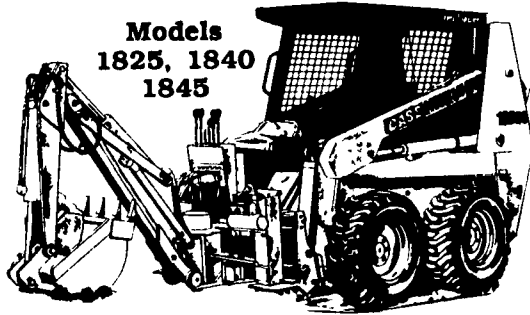

MAXXUM™

We Want YOU To Take A Test Drive!!

CASE IH 5140
94 HP,
4WD

CASE IH SKID STEER HEADQUARTERS

We've got the loaders, the parts and the service to keep you going!
THE DEALS HAVE NEVER BEEN BETTER!

Models
1825, 1840
1845

CASE IH MAGNUM TRACTORS

5 Year
5000 Hour
Warranty

7110 - 130 HP 7130 - 170 HP

CASE IH 4800 FIELD CULTIVATOR

- Heavy Duty
- Walking Beam Axle
- Big Trash Clearance
- Hyd. Wing Fold

Want Level Fields? This Is It!!