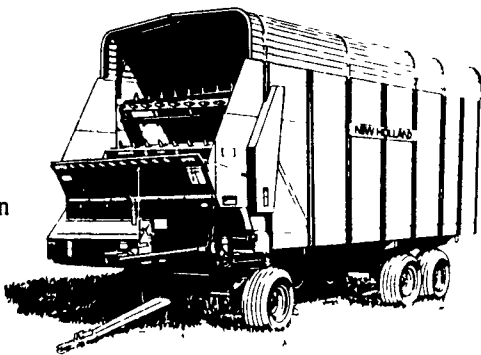

NH 790 FORAGE HARVESTER

See One Today!

- 12 Knives
- Elec. Controls
- Quick Adjust Shear Bar
- Metalert Protection

NH 28/40 FORAGE BLOWERS

Fill Tall Silos FAST!

With Whirl-A-Feed! Makes Even Feed!

NH 818 FORAGE BOX
Big Capacity At A Low Price!

IT'S HERE!!

Features

- 18 Ft. Box
- All Steel Under Construction
- 19 1/2 Ton Gear
- Tandem Axle
- 30% Faster Unloading

Once You Own A NH Box, You'll Never Settle For Less!

NH 630, 848, 853, 855 BALERS
Make Picture Perfect Bales!