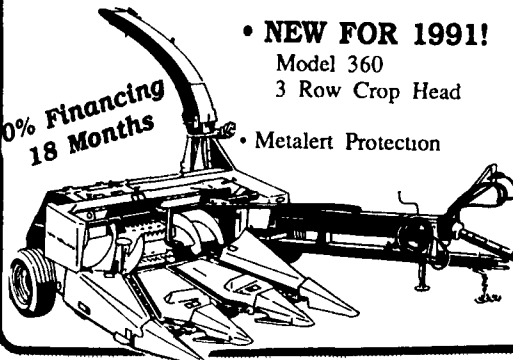

IT LEVELS!

CASE IH 3900 FOLDING WING DISC HARROW

- Rock Flex Bearing Hangers
- Hyd. Fold Wings

ATTENTION FARMERS: If Parts Are Needed After Hours To Keep You Going, Call Jay Gainer, Our Parts Mgr. At Home 367-3413

MESSICK FARM EQUIPMENT, INC.

Rheems Exit- Rt. 283, Elizabethtown, PA

717-367-1319, 717-653-8867

Toll Free In PA: 1-800-222-3373

Ford Credit

TEAM UP WITH US!

Your Ford New Holland Equipment Headquarters

NH 900 FORAGE HARVESTER

- NEW FOR 1991!
- Model 360
- 3 Row Crop Head
- Metalert Protection

0% Financing
18 Months

0% Financing 18 Months

DON'T BUY 'TIL YOU ✓ WITH US!
YOU'LL BE GLAD YOU DID!

Is Down Time Costing You \$\$?
We Stock A Large Inventory
Of Parts - Backed By Our
Award-Winning Service Department.