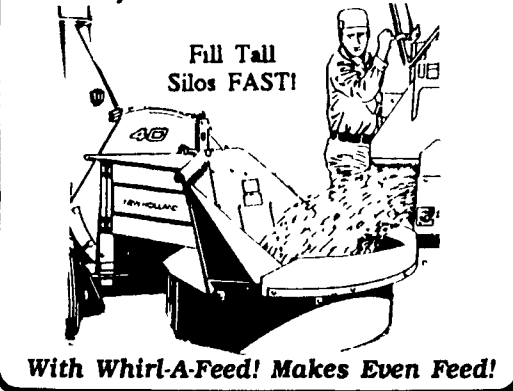

- NEW FOR 1991!
- Model 360
- 3 Row Crop Head
- Metalert Protection

0% Financing
18 Months

0% Financing 18 Months

DON'T BUY 'TIL YOU ✓ WITH US!
YOU'LL BE GLAD YOU DID!

Is Down Time Costing You \$\$?
We Stock A Large Inventory
Of Parts - Backed By Our
Award-Winning Service Department.

NH 790 FORAGE HARVESTER

See One Today!

- 12 Knives
- Elec. Controls
- Quick Adjust Shear Bar
- Metalert Protection

NH 28/40 FORAGE BLOWERS

Fill Tall Silos FAST!

With Whirl-A-Feed! Makes Even Feed!

NH 818 FORAGE BOX
Big Capacity At A Low Price!

IT'S HERE!!

Features

- 18 Ft. Box
- All Steel Under Construction
- 19 1/2 Ton Gear
- Tandem Axle
- 30% Faster Unloading

Once You Own A NH Box, You'll Never Settle For Less!

NH 630, 848, 853, 855 BALERS
Make Picture Perfect Bales!