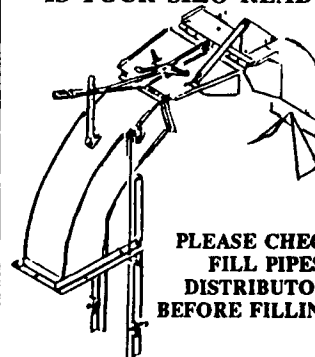

Write or call:

808 Oakville Road, Newville, PA 17241
(717) 776-6321 • (717) 532-3039

ATTENTION FARMERS
Strengthen And Reseal Your Silo With Shotcrete

STRONGER AND WILL OUT LAST PLASTER

IS YOUR SILO READY TO BE FILLED WITH CORN SILAGE?

PLEASE CHECK YOUR FILL PIPES AND DISTRIBUTORS NOW BEFORE FILLING SEASON

S&S Silo Service prepares the silo surface by using a 3,000 lb. pressure washer, thus making the silo moist, making a much better surface to bond shotcrete. After shotcreting, S&S always takes away any roughness by applying a steel trowel finish.