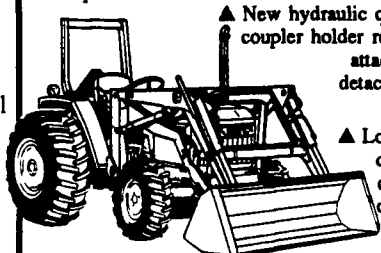

■ For real heavy-duty stuff, try the 6-foot 609 or 7-foot 709

- Model 616, 6 Ft. w/Slip Clutch! Front Chain Shield - \$1,590
- Model 717, 7 Ft. - \$1,990
- Model 609, 6 Ft. Heavy Duty Pull Type - \$2,790
- Model 709, 7 Ft. Heavy Duty Mower! (In Stock)
- Model 1008, 10 Ft. Pull Type - \$4,990

■ John Deere value comes in a whole family of rotary cutters—4 to 15 feet!

■ For tough action, check the new 717 with 7-foot cut

See them today!

855 Compact Utility Tractor

\$10,990

- ▲ 24-hp, 3-cylinder engine, 19 PTO hp
- ▲ Hydrostatic transmission with dual pedal control gives you variable speed and leaves your hands free
- ▲ Live independent mid- and rear-PTOs can be operated separately
- ▲ Differential lock for extra traction in slick spots

970 Compact Utility Tractor

- ▲ 33-hp, 4-cylinder engine, 30 PTO hp
- ▲ New styling with engine side shields that remove easily for servicing
- ▲ Collar Shift or synchronized gear transmission available
- ▲ Continuous live rear-PTO standard, mid-PTO optional
- ▲ Shift-on-the-go mechanical front-wheel-drive option

▲ New hydraulic quick coupler holder reduces attaching and detaching time

▲ Sturdy mounting frame attaches to tractor for more even load distribution

▲ Low-profile design for clean, unobstructed view

▲ 53-inch bucket, 920-pound lift capacity on 870, 970, and 1070 with loader/mower compatibility