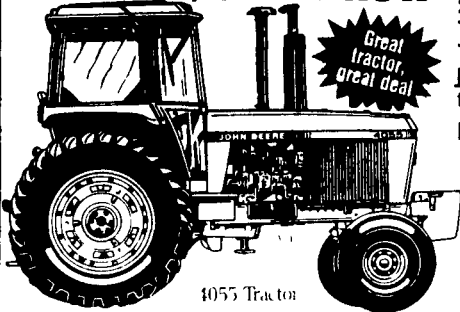

YOUR FARM EQUIPMENT SPECIALISTS

Save Green on John Deere Green

IN STOCK, SEE IT NOW

Great tractor, great deal!

★ Ask For Special Price On 265 Loaders!

JD 4055 TRACTOR - 2 WD, 105 HP, Quad Range Trans. With 20.8x38 Rear Radial Tires And Much More! Plus... **FREE** 5 Year Customer Protection Plan. Cash Or Standard Rate Financing **\$41,900**

Or **7.9% Variable Rate Financing** For Up To 60 Months For Qualified Buyers

- 105 hp 4055 with high torque rise, high fuel efficiency 7.6 l engine
- Stop in today
- Traditional John Deere reliability

ENGINE DESIGNS THAT MAKE EVERY DROP COUNT

2755 Tractor **STOP IN TODAY.**

★ Ask For Special Price On 146 & 175 Loaders!

■ Come check these 65- to 95-hp tractors for outstanding economy. Especially fuel economy!
It's due to John Deere features like a manifold design that keeps intake air cooler...low-friction, high-rpm pistons. low rpm. Plus other engine features that skimp on fuel but not on power.
You've got a steep torque rise of up to 24 percent for great power reserve at 80 percent of rated engine speed
■ Ask for a demonstration and see. Then check over the other standard features. They'll make you wonder why we call them "economy tractors" until you see the prices