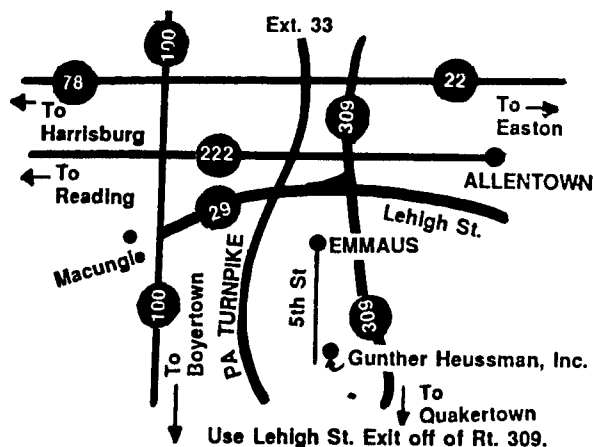

NEW ARRIVALS

- 1973 JD 4400 Dsl. Combine w/Cab, Good Condition

WE ARE CASH BUYERS FOR CLEAN, LATE MODEL FARM EQUIPMENT