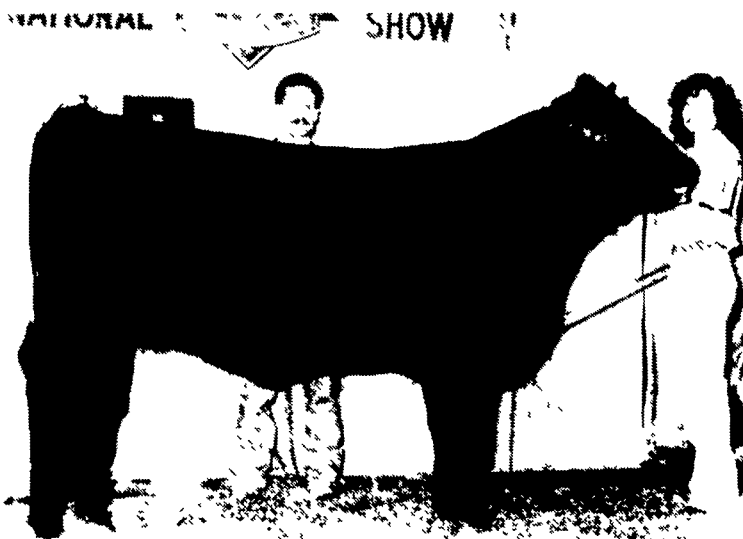

Greg Krueger and Family, Coatesville, Pennsylvania, topped every group class entry at the show. This group won the best Six head competition. Also, Grubbs Mac Kenzie progeny topped the get-of-sire, junior get-of-sire, and calf get-of-sire divisions for Krueger.

Kruegers Belladonna is the name of this reserve grand champion bred-and-owned heifer. Erin Krueger, Coatesville, Pennsylvania, exhibited the reserve grand winner. The heifer first topped the junior division and is a March 1989 daughter of Grubbs Mac Kenzie.

Sarah Hill, Bidwell, Ohio, exhibited this reserve grand champion "owned" heifer. S A V Mac Jestress 1761 is the name of the reserve grand winner. The heifer is a February 1990 daughter of Grubbs Mac Kenzie. The reserve winner was also named the early spring heifer calf champion in open show competition.