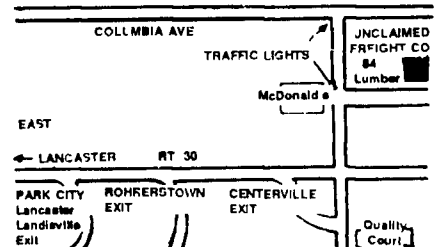

**LANCASTER** 3019 Hempland Road 717-397-6241  
**YORK** 4585 West Market Street 717-792-3502

**CHAMBERSBURG** 1525 Lincoln Way East 717-261-0131  
**CARLISLE** 1880 Harrisburg Pike 717-249-5718

**STORE HOURS:**  
Monday Thru Friday 9 a.m. - 9 p.m.  
Saturday 9 a.m. - 5 p.m.