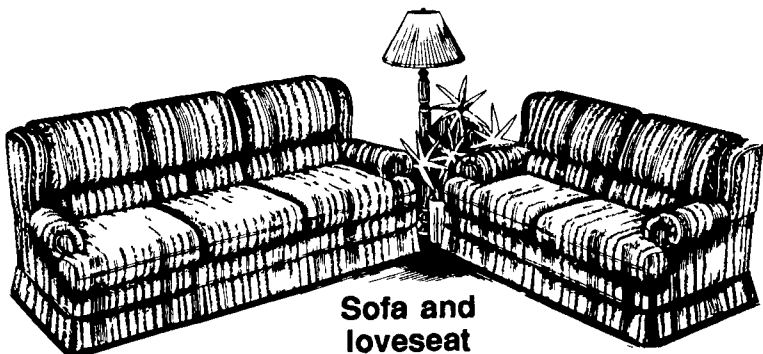

2 PIECE EARLY AMERICAN

Sofa and
loveseat

**OUR CASH
PRICE**

$499.95

The factory needs cash. We
got this at a great price.
Reg. Ret. $1699.95

Manufacturer's liquidation!

We have the lowest prices every day
on a full line of household furnishings.

LANCASTER 3019 Hempland Road 717-397-6241
YORK 4585 West Market Street 717-792-3502

CHAMBERSBURG 1525 Lincoln Way East 717-261-0131
CARLISLE 1880 Harrisburg Pike 717-249-5718