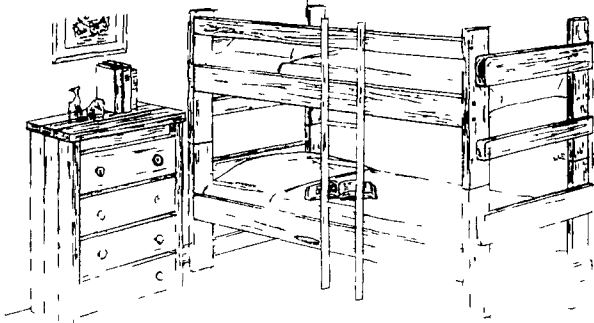

## Close-out! WING BACK CHAIR

In fabric  
Reg. Ret. \$299.95

**OUR CASH PRICE**

**\$109.95**

In Vinyl  
**OUR CASH PRICE**

**\$119.95**

Reg. Ret.  
\$349.95

## If You Need Bunk Beds, Then Don't Miss This Deal