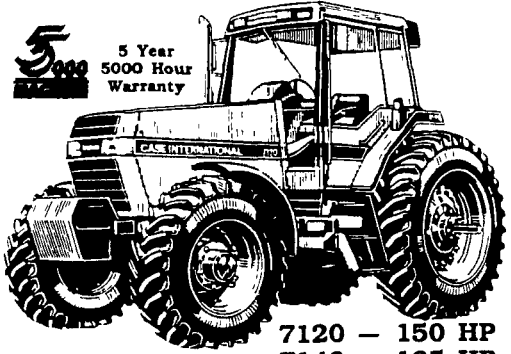

CASE IH MAGNUM TRACTORS

5 Year 5000 Hour Warranty
 7110 - 130 HP 7140 - 195 HP
 7130 - 170 HP (SAVE \$\$ - 7140 Demo In Stock)

CASE IH 475 & 496 FOLDING WING DISC HARROW

All New!
 19-27 Horsepower
 Hydrostatic Or Gear Drive

CASE IH SKID STEER HEADQUARTERS

We've Got The Loaders, The Parts And The Service To Keep You Going!
THE DEALS HAVE NEVER BEEN BETTER

MODELS
 1825, 1840
 1845

MAXXUM™

5140
 94 HP, 4WD
 With Or Without Cab

CASE IH 95 SERIES TRACTOR

38-85
 Horsepower

5.9%/Financing/48 Months
THE RIGHT TRACTOR FOR SPRAYING, HAYING AND PLANTING

ATTENTION FARMERS If Parts Are Needed After Hours To Keep You Going Call Jay Garner Our Parts Mgr At Home 367 3413