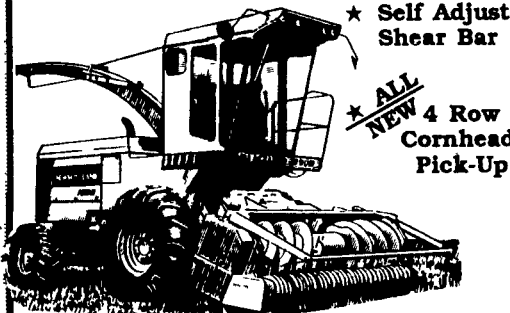

717-367-1319, 717-653-8867

Ford Credit

TEAM UP WITH US!

Your Ford New Holland Equipment Headquarters

**NH 570, 575 BALER
W/72 THROWER**

Make Tight, Square Bales!

FOR HAY AND FORAGE

NH HAS THE TEAM TO DO IT RIGHT
0% Financing/18 Months On Hay & Forage!

NH RAKES & TEDDERS

NH 144
WINDROW
INVERTER

NH 1915 S.P. HARVESTER

- ★ Self Adjust Shear Bar
- ★ ALL NEW 4 Row Cornhead, Pick-Up

No Auger Base Needed!

For Big Square Bales - Look No Further!
NH 2000 BALER

Makes 3x4x8 Bales, Up To 1300 Lbs!
5.5% Financing/36 Months