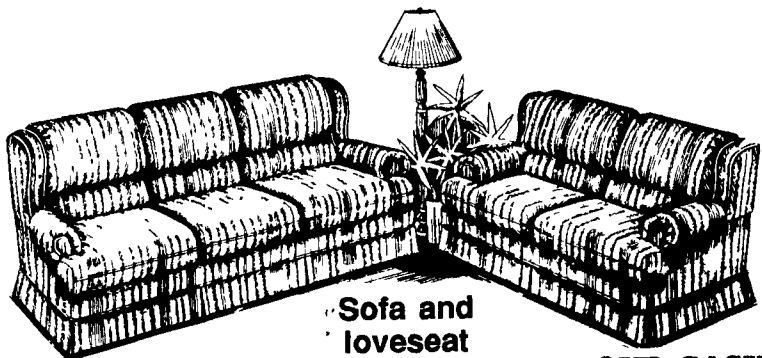

BUNK BEDS

Comes With Ladder, Safety Rail
And One Piece Bunkie
Mattresses. Cut Out Of
Heavy Stock

Reg. Ret. \$379.95

LOW
LOW
PRICE!

Our Cash
Price

\$149.95

2 PIECE EARLY AMERICAN

Sofa and
loveseat

OUR CASH
PRICE

The factory needs cash. We
got this at a great price.
Reg. Ret. \$1699.95

\$499.95

Manufacturer's liquidation!

CLIP THIS VALUABLE COUPON

6 PIECE PINE LIVING ROOM GROUP

Sofa, chair, rocker
2 end tables and a
party ottoman