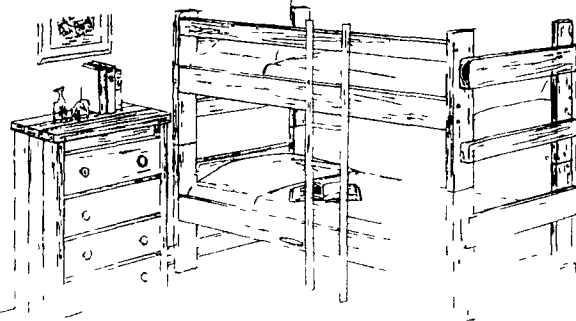

BUNK BEDS

Comes With Ladder, Safety Rail
And One Piece Bunkie
Mattresses. Cut Out Of
Heavy Stock

Reg. Ret. \$379.95

LOW
LOW
PRICE!

Our Cash
Price

\$149.95

2 PIECE EARLY AMERICAN

Sofa and
loveseat