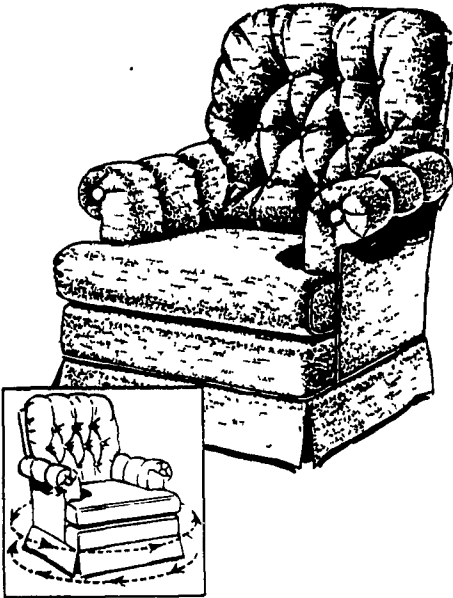

UNCLAIMED FREIGHT CO. AND LIQUIDATION SALES INC.

Get The Most For Your Hard Earned-Money...
Shop And Save At Unclaimed Freight Co!

Top Quality SWIVEL ROCKER

Larger
model

OUR
CASH
PRICE

\$139.95

Reg. Ret.
\$329.95