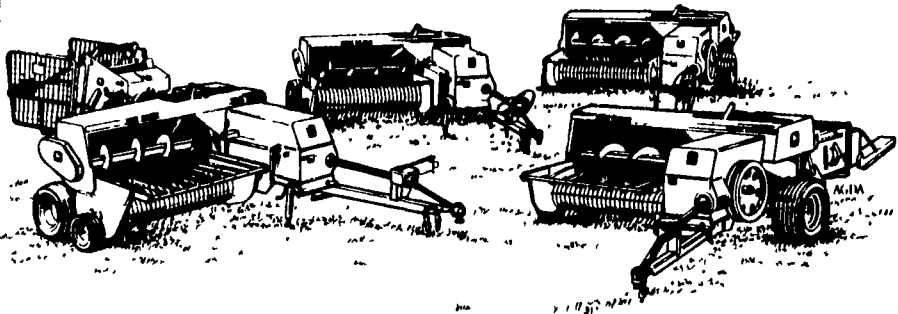

JOHN DEERE JOHN DEERE

SEE '8' SERIES BALERS MAKE BALES YOU STACK LIKE BRICKS

**Easier
dealin'**

■ John Deere '8' Series Baler knotters adjust to different twines and crops. Easy to service, too

■ Exclusive hay control features produce dense bales that stack like bricks

■ Three 14x18-inch models, one 16x18-inch model

MAXIMIZER™ COMBINES: SEE HOW THEY'RE 'DELIVERING ON A PROMISE'

**Good dealin'
today**

■ 167-, 200- and 253-horsepower John Deere combines

■ Increased productivity, better quality grain and more of it

■ Quadra-Flo™ cleaning system provides extra cleaning capacity

■ Centered cab with top comfort and convenience...low maintenance features...and more!

■ Stop in today!

LEADERSHIP AT WORK™

Go With The Green Service