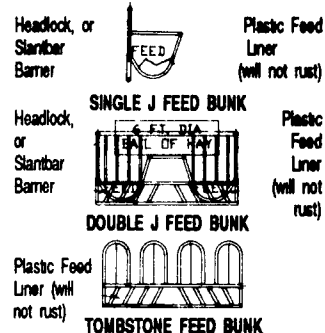

"WE'RE HERE TO SERVE YOU"

ACCURA FARM PRODUCTS

FULL 70"
PREFERRED FREE STALL
Galvanized 10 Ga. Schedule 40

78" Length
(For Stalls Using Bristle Board)
quick-release pin for down cows

HOT DIP GALVANIZED "AFTER FABRICATION"
8' - 10' - 12' HEADLOCKS
(Calf Lock-ups Also Available)
Adjustable 6" & 7" Openings
Downed Cow Release Pin
1-800-869-1676