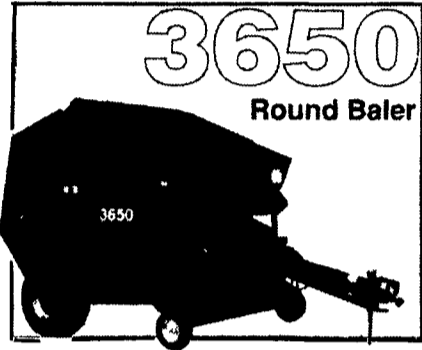

CASE INTERNATIONAL 8340

This 9 ft. 3 in. (2.82m) deluxe model includes all the operating and convenience features you need for fast, efficient crop processing.

Heavy Duty Oil Bath Drive - Come & See!

IN STOCK FOR MOWING PLEASURE!

New Popular Case IH Model 145 Roll-Over Hydraulic Reset Plows Are Here! 18" - 3 Bottom & 4 Bottom

case ih ROUND BALERS

3650
Round Baler

8420
Round Baler

No Matter If You Mow Pastures Or Shred Stalks - Case IH Shredders Really Do Your Jobs Fast And Efficiently!

(1) Leftover Model 60 With 170" Shredding Width, 1000 PTO, Shear Bar For Tough Mowing Conditions, Dual Wheel Kit With 4 New Tires 1 Only
\$6350 Or Best Offer!

BUY THE BEST - BUY CASE IH
Ready To Work! Case IH Model 275