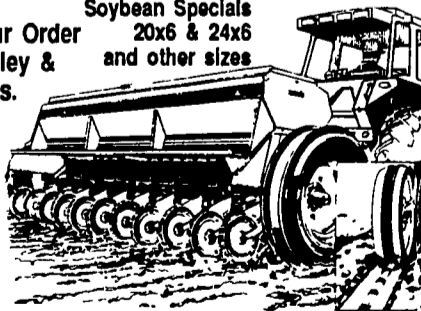

Narrow Road Width Is The Key To Safety On Case IH Balers

Buy This Baler With Or Without Thrower -

Don't Wait, Only One Each Available And At Pre-Season Prices

The Easiest To Pull & Safest To Operate!

NEW CASE IH 4 ROW & 6 ROW ADJUSTABLE 183 REAR-MOUNTED CULTIVATORS

IN STOCK!

For working close to the row at high speeds, this is the simplest, most rugged cultivator you can own.

Disc Mow It With A **case ih** Disc Mower Conditioner

CASE IH DOES IT BETTER!

And Your Dealer Binkley & Hurst Bros. Inc. Has An All New Case IH 3309 9'3" Cut Disc Mower Conditioner Ready For You! In Stock!

CASE INTERNATIONAL 3309

The Disc Mower Conditioner With 9'3" (2.82m) Width Of Cut Delivers Fast Cutting In The Toughest Field Haying Conditions

Get More Beans Per Acre!

Place Your Order With Binkley & Hurst Bros. Inc. For Your Case IH 5300 GRAIN DRILLS Now!

Soybean Specials 20x6 & 24x6 and other sizes

UP TO \$4,700 OFF ON THIS NEW TRACTOR

Get A Super Deal NOW! Case IH 685

All Wheel Drive 62 HP Diesel Available In Shuttle Or Power Shift, Dual Shaft PTO 540-1000, 2 Hydraulic Valves With 18.1 GPM