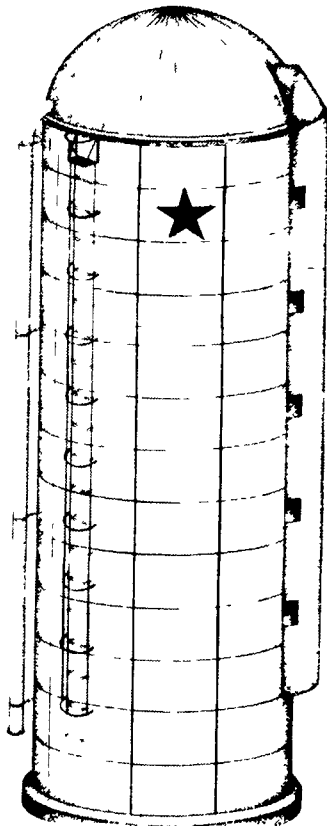

**JUNE DAIRY MONTH SPECIALS
USED EQUIPMENT**

- 1 - 2840 Oswalt Trailer Mixer
- 1 - 230 Oswalt Trailer Mixer (Demo Unit)
- 1 - 180 Oswalt Trailer Mixer
- 1 - 12' N-Tech Vertical Pump w/Hydraulic Controls
- 1 - 10' N-Tech Electric Pump w/2-10 HP Motors

YOU WON'T BEAT OUR PRICES & SERVICE

LAPP'S BARN EQUIPMENT
5935 OLD PHILADELPHIA PIKE, GAP, PA 17527
PHONE: 717-442-8134
WE SERVICE WHAT WE SELL
—Radio Dispatched Trucks—

★ **STAR SILOS** ★

...Committed to superior performance in Forage Management Systems.

- Energy-Pak Bottom Unloading With Little David Ring Drive Unloaders
- Star "Toppers"
- Precast & Poured Manure Storage Structures - SCS Approved
- Precast Feed Bunk & Cattle Guards
- Service & Equipment Dealers

717-866-5708

630 E. Lincoln Avenue
Myerstown, PA 17067

After Office Hours Call:
Bob Brubaker 717-464-3136
John Swope 717-933-4758

Patz - The Only Manufacturer Of Augers And Chain That Feature 4 Silo Unloaders To Fit Your Price And Performance Needs

Why Patz is No. 1

- Durable Patz hook-and-eye link chain Progression forging builds extra strength into hook-and-eye link contact points Final heat treating increases hardness, strength and wear resistance
- Four-tooth sprocket drives every link behind the hook—the link's thickest and strongest point
- Chain flexibility for various layouts
- Select 2" flites for solid manure or 4" high flites for slurry manure 1/4-inch-thick flites are welded to Patz links 1/2-inch-thick wear shoes extend flite life
- Three drive unit sizes match your gutter length and allow expansion
- Corner wheel top-and-bottom flanges guide the chain around the corner Corner wheel assemblies remove easily for service without concrete breakout
- Heavier XH link available for extremely long pulls

Patz

Cedar Crest Equipment