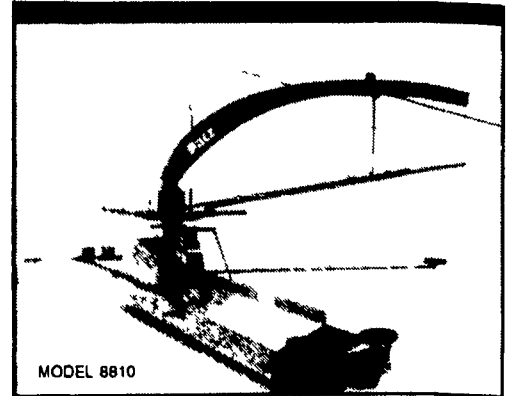

MODEL 8800
Dual-auger surface-drive silo unloader with Patz quality

MODEL 8810
Dual-auger center-drive silo unloader with Patz quality

RD-820 RING-DRIVE SILO UNLOADER
Both silo unloaders have a double-hook gathering chain with hardened steel cutters and claws that cut through frozen and packed silage.

98B SURFACE-DRIVE SILO UNLOADER

Why Patz is No. 1

- Durable Patz hook-and-eye link chain Progression forging builds extra strength into hook-and-eye link contact points Final heat treating increases hardness, strength and wear resistance
- Four-tooth sprocket drives every link behind the hook—the link's thickest and strongest point
- Chain flexibility for various layouts
- Select 2" flites for solid manure or 4" high flites for slurry manure 1/4-inch-thick flites are welded to Patz links 1/2-inch-thick wear shoes extend flite life
- Three drive unit sizes match your gutter length and allow expansion
- Corner wheel top-and-bottom flanges guide the chain around the corner Corner wheel assemblies remove easily for service without concrete breakout
- Heavier XH link available for extremely long pulls