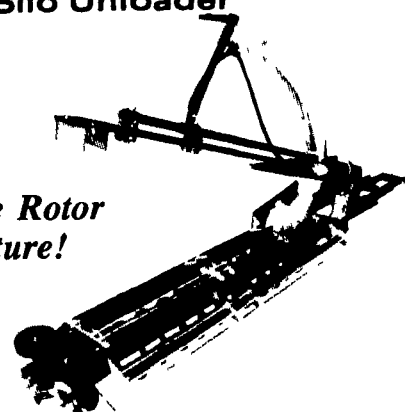

98B SURFACE-DRIVE SILO UNLOADER

Why Patz is No. 1

- Durable Patz hook-and-eye link chain Progression forging builds extra strength into hook-and-eye link contact points Final heat treating increases hardness, strength and wear resistance
- Four-tooth sprocket drives every link behind the hook—the link's thickest and strongest point
- Chain flexibility for various layouts
- Select 2" flites for solid manure or 4" high flites for slurry manure 1/4-inch-thick flites are welded to Patz links 1/2-inch-thick wear shoes extend flite life
- Three drive unit sizes match your gutter length and allow expansion
- Corner wheel top-and-bottom flanges guide the chain around the corner Corner wheel assemblies remove easily for service without concrete breakout
- Heavier XH link available for extremely long pulls

LEASING AVAILABLE - SALES & SERVICE

K & S INC.

1302 Lancaster Pike, Quarryville, PA 17566
PH: 717-284-3111

Silo-Matic

"TOTAL MIXED RATION" With **TUMBLE MIX ROTATION**

- Low Maintenance
- 7 Different Sizes
- Low Power Requirements
- Long-Lasting Stainless Steel Barrel
- Beam Scale System

Silo-Matic® NEW STAR ATTRACTION GEMINI II Silo Unloader

- 26 Inch Stainless Steel Rotor Housing With 4 Stainless Steel Parts

The Unloader With the Rotor Housing Of The Future!

- NOTICE - ALL SILO OWNERS

Check your silo now for possible needed maintenance. If you have been using your silo for 10 years or longer for corn or haylage, it might be time to GUNITE. Please call for an inspection and estimate.