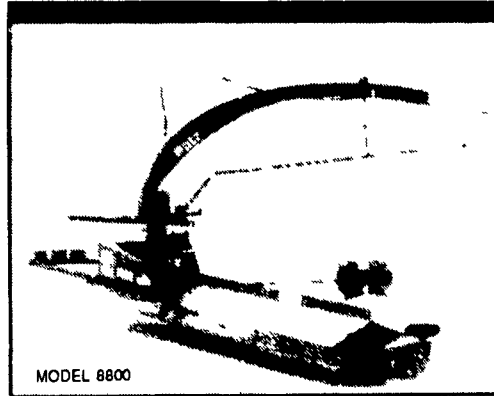

Patz - The Only Manufacturer Of Augers And Chain That Feature 4 Silo Unloaders To Fit Your Price And Performance Needs

MODEL 8800
Dual-auger surface-drive silo unloader with Patz quality