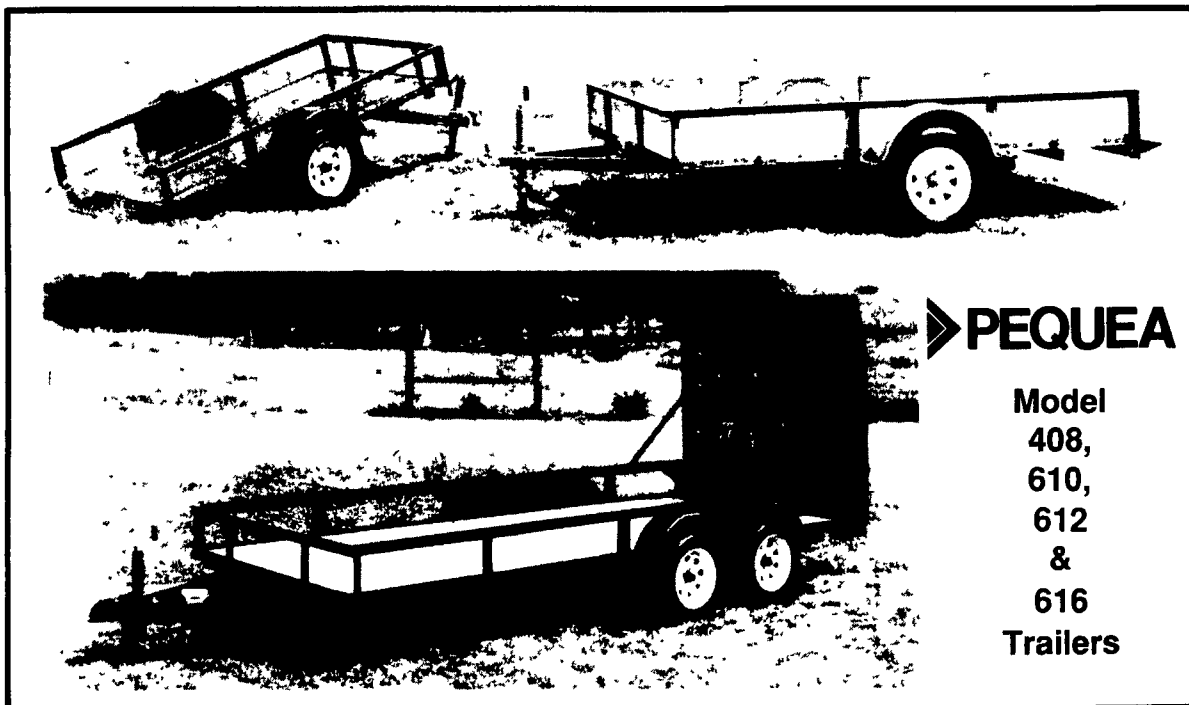

PEQUEA QUALITY BUILT PRODUCTS

Call 717-768-3197 For Prices & Your Local Dealer!

PEQUEA

Model
408,
610,
612
&
616
Trailers