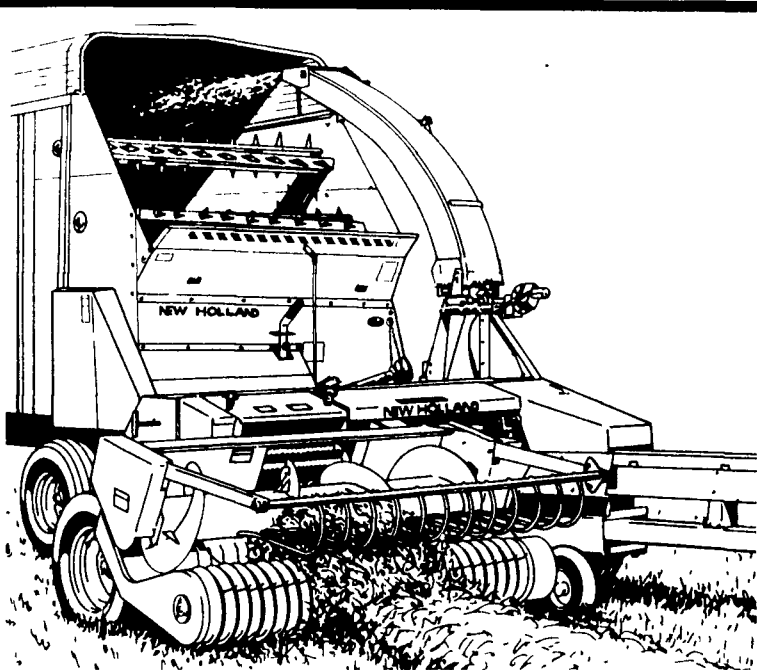

### WHEEL TRACTOR

- Long 460 1983 w/Loader, Detachable  
Backhoe, 3 Pt. Hitch and  
Live PTO ..... \$8,500
- 1980 Case (David Brown) 1290,  
4 WD, 3 Pt. hitch & loader,  
2200 hrs., 65 HP ..... \$9,500
- 1966 Ford 3400 with Loader,  
no 3 point hitch..... \$3,500

### HYDRAULIC EXCAVATORS

- 1986 JD 70 Excavator w/Blade  
& Offset Boom ..... \$28,000
- 1988 JD 70-D Excavator with Blade,  
long stick, 1300 hours ..... \$33,000
- 1988 JD 70D Less Blade ..... \$30,000

## Total performance for big crop harvesting

You get total performance when you harvest your crops with a Model 900 forage harvester. Total performance begins at the cutterhead. The 12 knives of the 21-inch cutterhead give you uniformly cut, high-quality forage. Other features on the "900" include: