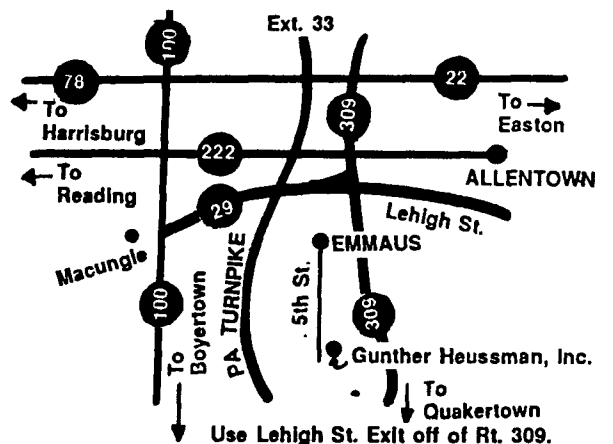

We have lease financing available for above equipment

MISCELLANEOUS EQUIPMENT

- JD 6 Row Danish Tine & Spring Tooth Cultivators
- JD 8 Row Danish Tine Cultivator
- JD RM 4 Row Danish Tine Cultivators
- JD RM 4R Cultivator, 3PT
- 18x38-18x34 Duals
- JD 700 Grinder Mixer
- IH #60 Stalk Shredder, Very Nice
- IH #50 Stalk Shredder
- IH 2250 Quik Tach Loader to Fit 656, 666, 686
- IH 4 Row Front Mounted Cultivator
- NH 353 Grinder Mixer
- Gehl 95 Grinder Mixer w/Hay Feeder Attachment
- 20x38 Axle Duals To Fit JD 4840
- Richardson Side Dump Wagon
- JD 145-146-148-158 Loaders
- Grapple Fork For JD Loaders
- Manure Tine Fork For JD Loaders
- Cab To Fit JD 3020 Thru 4320

CORN HEADS

- JD 343, 3RN, Low Tin
- JD 443, 4RN
- JD 443 Low Tin
- JD 444, 4RW
- JD 444 Oil Bath
- JD 643 Oil Bath
- IH 843 4RN
- IH 863, 6RN
- AC 238 Corn Head
- AC 330 3RN
- AC 430, Black, 4RN
- MF 1163 6RN
- MF 1143, 4RN

PLANTING EQUIPMENT

- JD 8300 DD 18x7 w/Grass Seed
- Brillion 10' Transporter Seeder w/Double Box

NEW ARRIVALS

- JD 1219 Mower Conditioner Non Clog Guards, Very Good Cond.
- IH 460 Gas, WF, Fast Hitch
- JD 670 9' Rake w/Dolly Wheel
- NH 1033 Bale Wagon, Tandem Axle, 105 Bale Capacity
- JD 7000 4RN Dry or Liquid Fert., Insect. & Monitor

WE ARE CASH BUYERS FOR CLEAN, LATE MODEL FARM EQUIPMENT