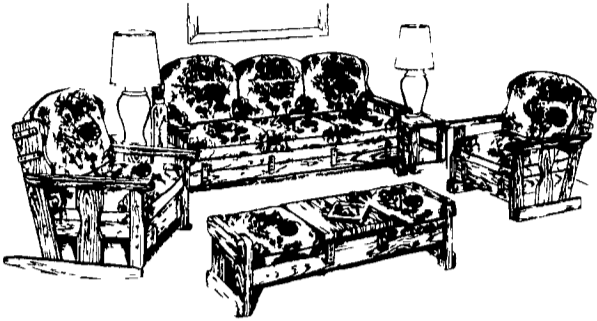

## 6 PIECE PINE LIVING ROOM GROUP

Sofa, chair, rocker  
2 end tables and a  
party ottoman

Reg. Ret. \$689.95  
**OUR CASH PRICE**

**\$349.95**

**WITH COUPON -**  
Get 2 matching lamps and shades...  
**FREE!** Reg. Ret. Value \$99.90  
(WHILE SUPPLIES LAST)