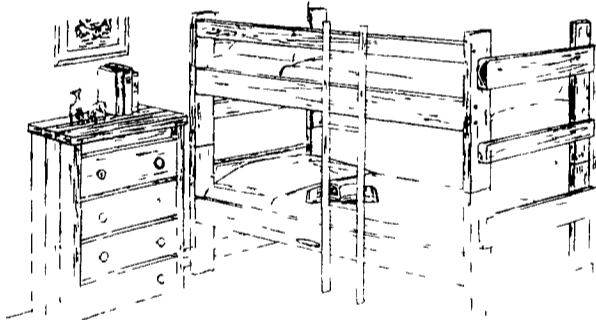

If You Need Bunk Beds, Then Don't Miss This Deal