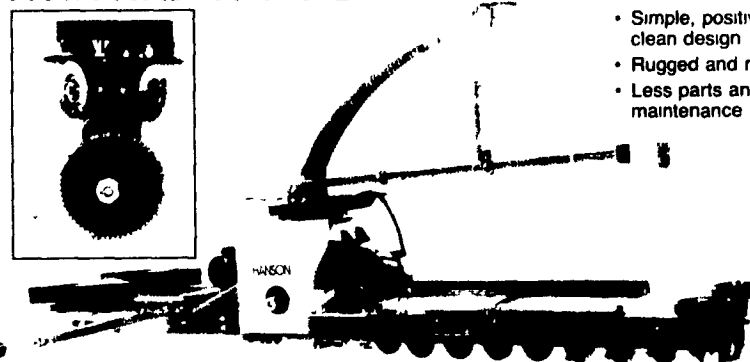

Unloader, Parts & Service - Call: 717-776-3129

ZOOK'S SILO REPAIR

Buy And Sell Silos
General Repair Work
• Silo Moving

RD 2, Box 90 Honey Brook, PA 19344 (215) 273-9211

RADIAL™ Center Drive Unloader

- Simple, positive, clean design
- Rugged and reliable
- Less parts and maintenance
- Easy to service
- No right angle gear boxes or universal joints
- Cost effective