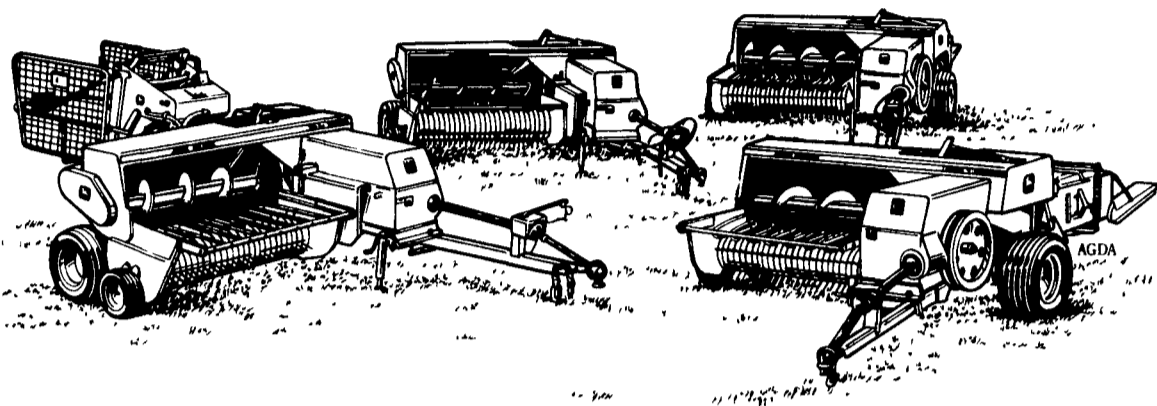

# JOHN DEERE

## SEE '8' SERIES BALERS MAKE BALES YOU STACK LIKE BRICKS

■ John Deere '8' Series Baler knotters adjust to different twines and crops. Easy to service, too

■ Exclusive hay control features produce dense bales that stack like bricks

### USED TRACTORS

- JD 4250, Cab, Power Shift, 2WD, 1483 Hrs.
- AC 7045, Cab, Power Shift, 2914 Hrs.