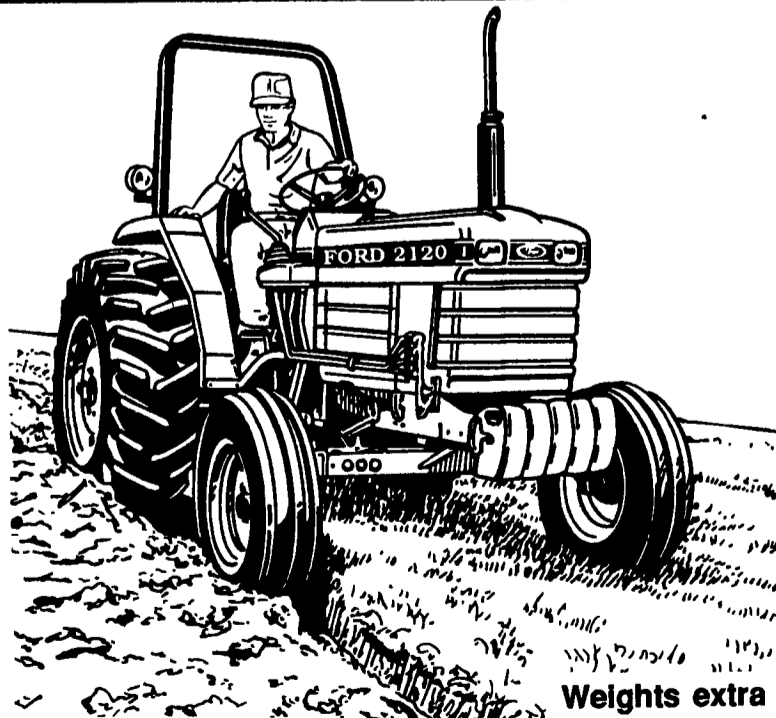

JD 2500 6/18 Spring Reset Plow \$ 3,500
JD 1600 14' 3 Pt. Chisel Plow \$ 2,800
JD 1010 18' Field Cultivator Coming In

HAY & HARVESTING

JD 530 Round Baler \$12,500
JD 1209 Mo/Co \$ 2,900
Grimm Super 8' Tedder \$ 1,295

NEW EQUIPMENT

New Combines In Stock:
4435, 9400, 9500, 9600

New Heads:

913 Flex Head 920 Flex Head
915 Flex Head 443 Corn Head
918 Flex Head 643 Corn Head

TOBIAS EQUIPMENT CO., INC.

Hallfax, PA 17032
Phone: 717-362-3132

FORD 2120 - THE BIG COMPACT DIESEL

- * 40 HORSEPOWER
- * HYDRAULIC REVERSER
12 Speeds Forward, 12 Speeds Reverse
- * DIFFERENTIAL LOCK
- * CAT 1-3 POINT HITCH
- * POWER STEERING
- * FOOT THROTTLE
- * STEP THRU DECK
- * ACCOMMADATOR SEAT
- * 14.9x26 REAR TIRES
- * 7.5Lx15 FRONT TIRES
- * TOOL BOX
- * 2 YEAR POWER TRAIN WARRANTY