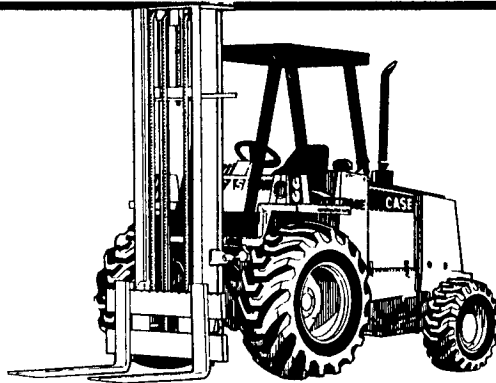

CASE FORKLIFT
Low Hour Rental Unit
New Warranty

586E 4 Wheel Drive. 6000 Lb. Lift
Rough Terrain Forklift
Manufactures List Price- $46,000
Rebates and Depreciation Reduce This Unit to
$33,000
(+ Low Rate Financing; 7.5% for 60 Months)

A.L. HERR & BRO.
Park Ave., Quarryville, PA 17566
(717) 786-3521