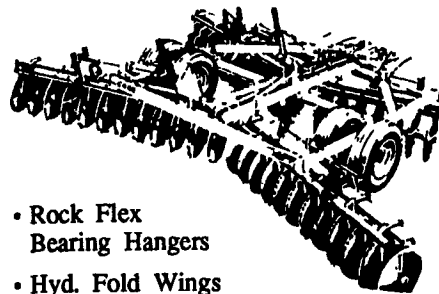

CASE IH MAXXUM TRACTOR

We Want **YOU**
To Take A
Test Drive!

5130 - 86 HP - 2WD
(5 Year/5000 Hour Warranty)

**CASE IH 475 & 496
FOLDING WING DISC HARROW**

- Rock Flex Bearing Hangers
- Hyd. Fold Wings

IT LEVELS, LEVELS, LEVELS!

The Right Tractor For
Spraying, Haying and Planting!

CASE IH SKID STEER

MODELS IN STOCK:
1825, 1840, 1845

ATTENTION FARMERS: If Parts Are Needed After Hours To Keep You Going, Call Jay Garner, Our Parts Mgr. At Home 367-3413