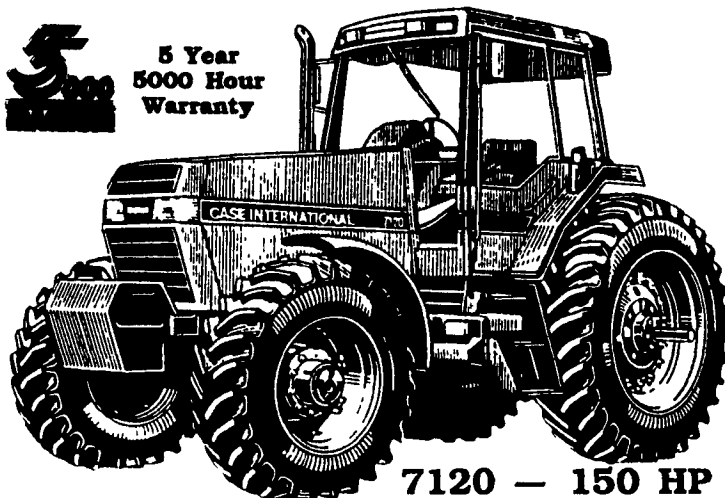

CASE IH MAXXUM TRACTOR

We Want **YOU**
To Take A
Test Drive!

5130 - 86 HP - 2WD
(5 Year/5000 Hour Warranty)

**CASE IH 475 & 496
FOLDING WING DISC HARROW**

- Rock Flex Bearing Hangers
- Hyd. Fold Wings

IT LEVELS, LEVELS, LEVELS!

CASE IH MAGNUM TRACTORS

5 Year
5000 Hour
Warranty

7110 - 130 HP 7120 - 150 HP
7130 - 170 HP 7140 - 195 HP
(SAVE \$\$ - 7140 Demo In Stock)

CASE IH 995 TRACTOR

85 HP
16 Forward,
8 Rev.
Trans.

**NEW
FOR
1991!**