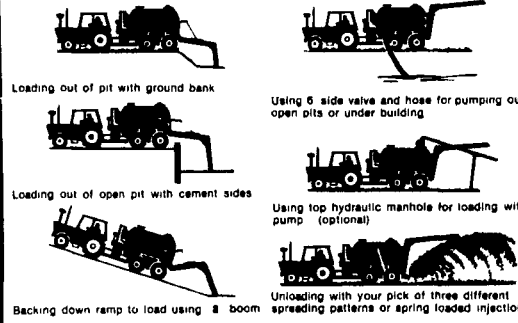

We Have Spreaders To Rent - 1500 & 2900 Gallon
FOR FREE LITERATURE CALL OR WRITE

SLURRY BUGGY EQUIPMENT COMPANY