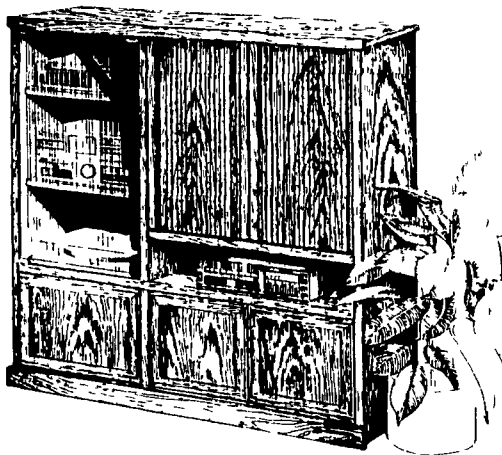

Each one features solid woods
and veneers.

CURIO ENTERTAINMENT CENTER

- Sized to fit up to 27" TV
- 3 adjustable glass shelves in each curio area
- VCR shelf
- Tempered glass doors

Reg. Ret. \$2200.00

OUR CASH PRICE
\$499⁹⁵

ENTERTAINMENT CENTER

In Almond, Black or Cherry finish

- 2 adjustable shelves
- Tempered smoked glass door
- Accepts up to 27" TV

Reg. Ret. \$1549.95

OUR CASH PRICE
\$209⁹⁵

ENTERTAINMENT CENTER

In Oak finish with either glass doors or wood doors on base.

- VCR shelf
- Accomodates up to 32" TV
- Storage drawer
- TV area has sliding tambour doors

Reg. Ret. \$899.95

OUR CASH PRICE
\$199⁹⁵

All of these entertainment centers
are priced way under wholesale.

If you hesitate,
they'll be gone!