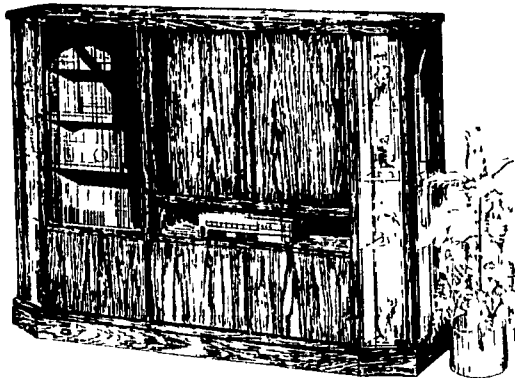

UNCLAIMED FREIGHT CO. AND LIQUIDATION SALES INC.

Get The Most For Your Hard Earned-Money...
Shop And Save At Unclaimed Freight Co!

Manufacturer's sales are off,
so we're liquidating
these quality units!

Each one features solid woods
and veneers.

CURIO ENTERTAINMENT CENTER

- Sized to fit up to 27" TV
- 3 adjustable glass shelves in each curio area
- VCR shelf
- Tempered glass doors

Reg. Ret. \$2200.00

OUR CASH PRICE
\$499⁹⁵

ENTERTAINMENT CENTER

In Almond, Black or Cherry finish

- 2 adjustable shelves
- Tempered smoked glass door
- Accepts up to 27" TV

Reg. Ret. \$1549.95

OUR CASH PRICE
\$209⁹⁵

ENTERTAINMENT CENTER

In Oak finish with either glass doors or wood doors on base.

- VCR shelf
- Accomodates up to 32" TV
- Storage drawer
- TV area has sliding tambour doors

Reg. Ret. \$899.95

OUR CASH PRICE
\$199⁹⁵

All of these entertainment centers
are priced way under wholesale.

If you hesitate,
they'll be gone!