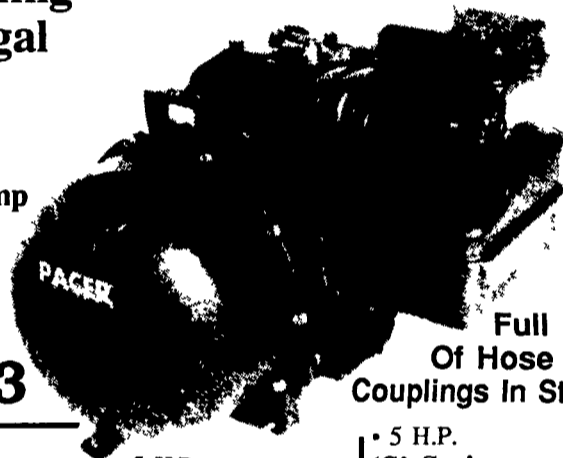

Reg. \$197.00

SPECIAL **\$169.00**

Self-Priming Centrifugal Pumps

PACER PUMPS

• 'S' Series Pedestal Pump 1 1/2" or 2" Ports

Reg. \$135.00
SPECIAL

\$118.13

• 3 H.P. 'S' Series 1 1/2" Or 2" Ports

Reg. \$209.00
SPECIAL

\$182.88

• 5 H.P. 'S' Series 2" Ports

Reg. \$249.00
SPECIAL

\$217.88

Full Line Of Hose And Couplings In Stock!

• 5 H.P. 'S' Series With 1/2 C Briggs Engine 2" Ports

Reg. \$328.00
SPECIAL