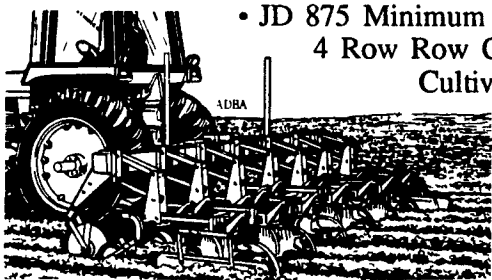

55 SERIES UTILITY TRACTORS

- JD 2555, 65 HP, MFWD, Open Station, Hi-Low Shift
- ★ JD 2755, 75 HP, 2 WD, Loaded, Open Station
- JD 2755, 75 HP, 2 WD, Sound Gard Body

ALL BACKED BY THE MOST COMPLETE AND RESPONSIVE PARTS & SERVICE CAPABILITY ANYWHERE

ASK FOR A DEMO — OPERATION EXPOSURE II NOW IN EFFECT!

IF IT'S ABOUT TILLAGE, WE'VE GOT ALL TYPES READY TO GO.

IN STOCK NOW:

- JD 714 11'3" Rigid With Spring Reset Tru-Depth Standards

- JD 875 Minimum Till 4 Row Row Crop Cultivator

- JD 915 Heavy Duty 5 Shank V-Ripper With Spring Reset Standards

- JD 2000 5 Bottom Plow, Semi-Mounted

- JD 2810 5 Bottom Plow In Furrow, Semi-Mounted

- JD 620 10'7" Disks

- JD 960 21'6" Folding Field Cultivator

ALSO IN STOCK: • JD 970 12' Roller Harrow • JD 3945 2-Way Moldboard Plow

CALL NOW! EARLY BUYERS GET THE BEST PRICES!

IF IT'S ABOUT PLANTING, WE'VE GOT ALL CHOICES. READY TO GO.

- JD 750 10' No-Till Drill