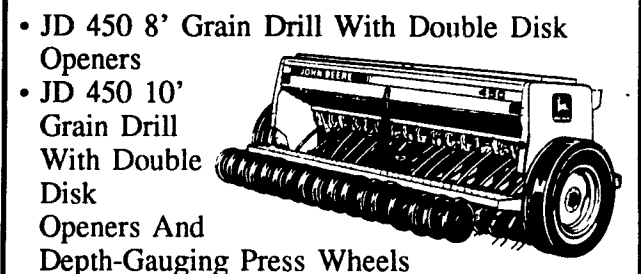

- JD 915 Heavy Duty 5 Shank V-Ripper With Spring Reset Standards

- JD 2000 5 Bottom Plow, Semi-Mounted

- JD 2810 5 Bottom Plow In Furrow, Semi-Mounted

- JD 620 10'7" Disks

- JD 960 21'6" Folding Field Cultivator

ALSO IN STOCK: • JD 970 12' Roller Harrow • JD 3945 2-Way Moldboard Plow

CALL NOW! EARLY BUYERS GET THE BEST PRICES!

IF IT'S ABOUT PLANTING, WE'VE GOT ALL CHOICES. READY TO GO.

- JD 750 10' No-Till Drill

- JD 750 15' No-Till Drill

- JD 7240 11 Row Planter With Meters And Liquid Fertilizer
- JD 7240 6 Row Planter With Vacuum Seed Meters And Liquid Fertilizer

- JD 450 8' Grain Drill With Double Disk Openers
- JD 450 10' Grain Drill With Double Disk Openers And Depth-Gauging Press Wheels

Check our deal

- 2 Row Max Emerge II Mounted & Pull-Type Planters - Great For Sweet Corn!

2 Row, 3 Pt. Mounted

- Max Emerge Planting Accuracy In No-Till, Minimum Till Or Conventional Till
- Plant "In Furrow" And Under Plastic With Optional Furrower Attachments
- Infinite Row Spacings From 15"-40"
- All Units Built To Your Needs And Specifications With John Deere Components