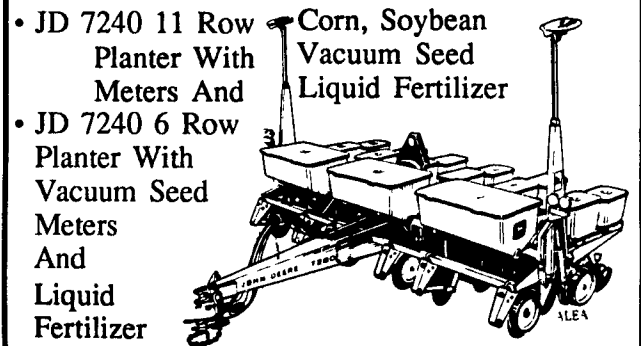

- JD 915 Heavy Duty 5 Shank V-Ripper With Spring Reset Standards

- JD 2000 5 Bottom Plow, Semi-Mounted

- JD 2810 5 Bottom Plow In Furrow, Semi-Mounted

- JD 620 10'7" Disks

- JD 960 21'6" Folding Field Cultivator

ALSO IN STOCK: • JD 970 12' Roller Harrow • JD 3945 2-Way Moldboard Plow

CALL NOW! EARLY BUYERS GET THE BEST PRICES!

IF IT'S ABOUT PLANTING, WE'VE GOT ALL CHOICES. READY TO GO.

- JD 750 10' No-Till Drill

- JD 750 15' No-Till Drill

- JD 7240 11 Row Planter With Meters And Liquid Fertilizer
- JD 7240 6 Row Planter With Vacuum Seed Meters And Liquid Fertilizer

- JD 450 8' Grain Drill With Double Disk Openers
- JD 450 10' Grain Drill With Double Disk Openers And Depth-Gauging Press Wheels

Check our deal

- 2 Row Max Emerge II Mounted & Pull-Type Planters - Great For Sweet Corn!

2 Row, 3 Pt. Mounted

- Max Emerge Planting Accuracy In No-Till, Minimum Till Or Conventional Till
- Plant "In Furrow" And Under Plastic With Optional Furrower Attachments
- Infinite Row Spacings From 15"-40"
- All Units Built To Your Needs And Specifications With John Deere Components