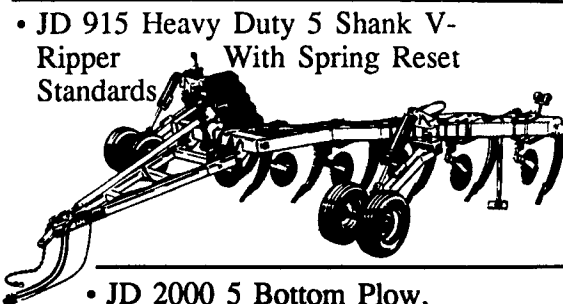

ASK FOR A DEMO — OPERATION EXPOSURE II NOW IN EFFECT!

IF IT'S ABOUT TILLAGE, WE'VE GOT ALL TYPES READY TO GO.

IN STOCK NOW:

- JD 714 11'3" Rigid With Spring Reset Tru-Depth Standards

- JD 875 Minimum Till 4 Row Row Crop Cultivator

- JD 915 Heavy Duty 5 Shank V-Ripper With Spring Reset Standards

- JD 2000 5 Bottom Plow, Semi-Mounted

- JD 2810 5 Bottom Plow In Furrow, Semi-Mounted

- JD 620 10'7" Disks

- JD 960 21'6" Folding Field Cultivator

Check our deal

- 2 Row Max Emerge II Mounted & Pull-Type Planters - Great For Sweet Corn!

2 Row, 3 Pt. Mounted

- Max Emerge Planting Accuracy In No-Till, Minimum Till Or Conventional Till
- Plant "In Furrow" And Under Plastic With Optional Furrower Attachments
- Infinite Row Spacings From 15"-40"
- All Units Built To Your Needs And Specifications With John Deere Components