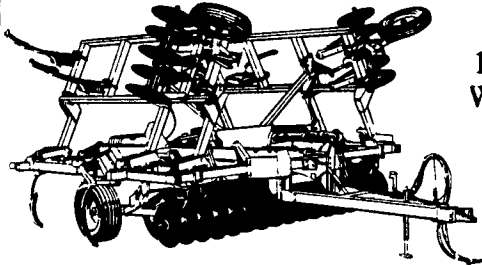

WE'VE GOT MANY READY TO GO!!!

IF IT'S ABOUT TRACTORS, WE'VE GOT MANY SIZES. READY TO GO.

BEAT THE PRICE INCREASE - All Tractors Listed Below Shipped Before Latest Price Increase Noted With ★

- ★ JD 4055, 2 WD, Quad Range, 105 HP, Sound Gard Body
- ★ JD 4055, MFWD, Power Shift, 105 HP, Sound Gard Body
- ★ JD 4255, MFWD, Power Shift, 120 HP, Sound Gard Body

55 SERIES UTILITY TRACTORS

- JD 2555, 65 HP, MFWD, Open Station, Hi-Low Shift
- ★ JD 2755, 75 HP, 2 WD, Loaded, Open Station
- JD 2755, 75 HP, 2 WD, Sound Gard Body

ALL BACKED BY THE MOST COMPLETE AND RESPONSIVE PARTS & SERVICE CAPABILITY ANYWHERE

ASK FOR A DEMO — OPERATION EXPOSURE II NOW IN EFFECT!

IF IT'S ABOUT TILLAGE, WE'VE GOT ALL TYPES READY TO GO.

IN STOCK NOW:

- JD 714 11'3" Rigid With Spring Reset Tru-Depth Standards

- JD 875 Minimum Till 4 Row Row Crop Cultivator

Check our deal

- 2 Row Max Emerge II Mounted & Pull-Type Planters - Great For Sweet Corn!

2 Row, 3 Pt. Mounted

- Max Emerge Planting Accuracy In No-Till, Minimum Till Or Conventional Till
- Plant "In Furrow" And Under Plastic With Optional Furrower Attachments
- Infinite Row Spacings From 15"-40"
- All Units Built To Your Needs And Specifications With John Deere Components