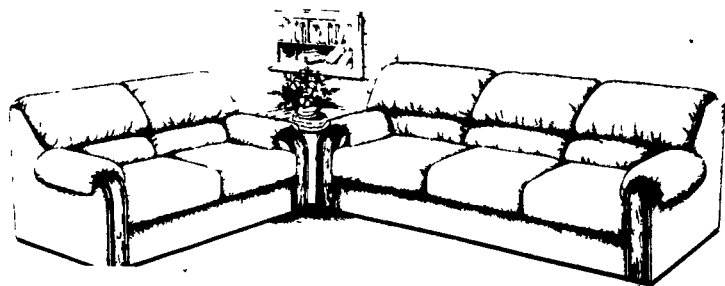

Choose From 4 Contemporary
And Traditional Sets
Factory Is Unloading. Check Our Low Price!

2 PIECE LIVING ROOM GROUPS -

Sofa
And
Loveseat

Reg. Ret. \$1,989.95

**OUR CASH PRICE
YOUR CHOICE \$549.95**

We have the lowest prices every day
on a full line of household furnishings.