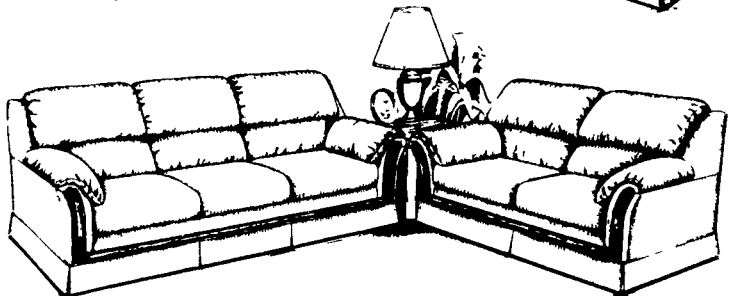

UNCLAIMED FREIGHT CO. AND LIQUIDATION SALES INC.

Get The Most For Your Hard Earned-Money...
Shop And Save At Unclaimed Freight Co!

Save a Pot of GOLD

...right here
at Unclaimed
Freight. Store-
wide Savings Of
50% to 70% In Every
Department, Every Day.

Choose From 4 Contemporary
And Traditional Sets
Factory Is Unloading. Check Our Low Price!

2 PIECE LIVING ROOM GROUPS -

Sofa
And
Loveseat

Reg. Ret. \$1,989.95

**OUR CASH PRICE
YOUR CHOICE \$549.95**

We have the lowest prices every day
on a full line of household furnishings.