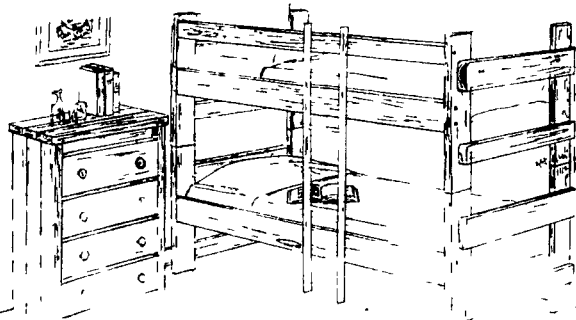

BUNK BEDS

Comes With Ladder, Safety Rail
And One Piece Bunkie
Mattresses. Cut Out Of
Heavy Stock

Reg. Ret. \$379.95

**LOW
LOW
PRICE!**

Our Cash
Price

\$149.95

SOFA & LOVESEAT SET

With 7"
Innerspring
Queen
Sleeper