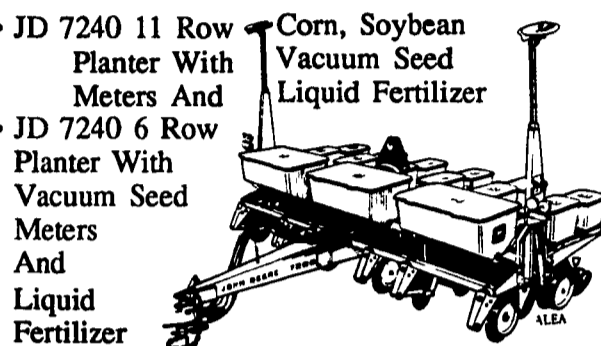

- JD 915 Heavy Duty 5 Shank V-Ripper With Spring Reset Standards

- JD 2000 5 Bottom Plow, Semi-Mounted

- JD 2810 5 Bottom Plow In Furrow, Semi-Mounted

- JD 620 10'7" Disks

- JD 960 12'4" Rigid Field Cultivator

- JD 960 21'6" Folding Field Cultivator

- ALSO IN STOCK:**
- JD 970 12' Roller Harrow
 - JD 3945 2-Way Moldboard Plow

CALL NOW! EARLY BUYERS GET THE BEST PRICES!

IF IT'S ABOUT PLANTING, WE'VE GOT ALL CHOICES. READY TO GO.

- JD 750 10' No-Till Drill

- JD 7240 11 Row Planter With Meters And Vacuum Seed Liquid Fertilizer
- JD 7240 6 Row Planter With Vacuum Seed Meters And Liquid Fertilizer

- JD 450 8' Grain Drill With Double Disk Openers
- JD 450 10' Grain Drill With Double Disk Openers And Depth-Gauging Press Wheels

Check our deal

- 2 Row Max Emerge II Mounted & Pull-Type Planters - *Great For Sweet Corn!*
- Max Emerge Planting Accuracy In No-Till, Minimum Till Or Conventional Till
- Plant "In Furrow" And Under Plastic With Optional Furrower Attachments
- Infinite Row Spacings From 15"-40"
- All Units Built To Your Needs And Specifications With John Deere Components