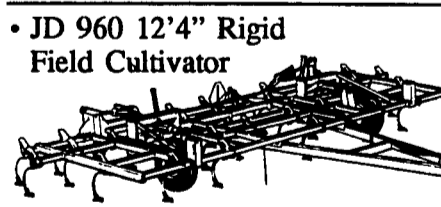

ASK FOR A DEMO — OPERATION EXPOSURE II NOW IN EFFECT!

IF IT'S ABOUT TILLAGE, WE'VE GOT ALL TYPES READY TO GO.

IN STOCK NOW:

- JD 714 11'3" Rigid With Spring Reset Tru-Depth Standards

- JD 875 Minimum Till 4 Row Row Crop Cultivator

- JD 915 Heavy Duty 5 Shank V-Ripper With Spring Reset Standards

- JD 2000 5 Bottom Plow, Semi-Mounted

- JD 2810 5 Bottom Plow In Furrow, Semi-Mounted

- JD 620 10'7" Disks

- JD 960 12'4" Rigid Field Cultivator

- JD 960 21'6" Folding Field Cultivator

- ALSO IN STOCK:**
- JD 970 12' Roller Harrow
 - JD 3945 2-Way Moldboard Plow

CALL NOW! EARLY BUYERS GET THE BEST PRICES!

IF IT'S ABOUT PLANTING, WE'VE GOT ALL CHOICES. READY TO GO.

Check our deal

- 2 Row Max Emerge II Mounted & Pull-Type Planters - *Great For Sweet Corn!*
- Max Emerge Planting Accuracy In No-Till, Minimum Till Or Conventional Till
- Plant "In Furrow" And Under Plastic With Optional Furrower Attachments
- Infinite Row Spacings From 15"-40"
- All Units Built To Your Needs And Specifications With John Deere Components