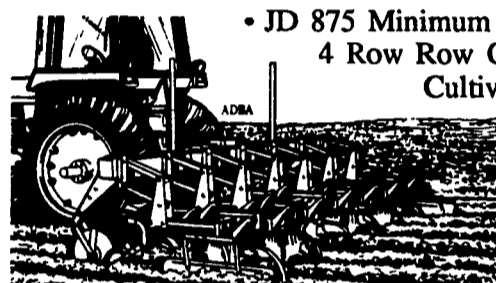

55 SERIES UTILITY TRACTORS

- JD 2555, 65 HP, MFWD, Open Station, Hi-Low Shift
- ★ JD 2755, 75 HP, 2 WD, Loaded, Open Station
- JD 2755, 75 HP, 2 WD, Sound Gard Body

ALL BACKED BY THE MOST COMPLETE AND RESPONSIVE PARTS & SERVICE CAPABILITY ANYWHERE

ASK FOR A DEMO — OPERATION EXPOSURE II NOW IN EFFECT!

IF IT'S ABOUT TILLAGE, WE'VE GOT ALL TYPES READY TO GO.

IN STOCK NOW:

- JD 714 11'3" Rigid With Spring Reset Tru-Depth Standards

- JD 875 Minimum Till 4 Row Row Crop Cultivator

- JD 915 Heavy Duty 5 Shank V-Ripper With Spring Reset Standards

- JD 2000 5 Bottom Plow, Semi-Mounted

- JD 2810 5 Bottom Plow In Furrow, Semi-Mounted

- JD 620 10'7" Disks

- JD 960 12'4" Rigid Field Cultivator

- JD 960 21'6" Folding Field Cultivator

- ALSO IN STOCK:**
- JD 970 12' Roller Harrow
 - JD 3945 2-Way Moldboard Plow

CALL NOW! EARLY BUYERS GET THE BEST PRICES!

IF IT'S ABOUT PLANTING, WE'VE GOT ALL CHOICES. READY TO GO.