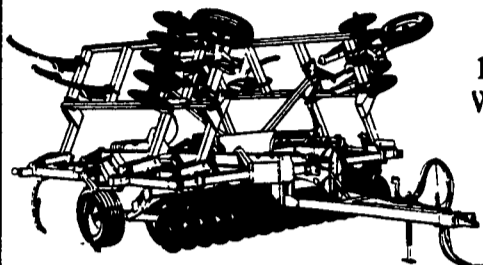

WE'VE GOT MANY READY TO GO!!!

IF IT'S ABOUT TRACTORS, WE'VE GOT MANY SIZES. READY TO GO.

BEAT THE PRICE INCREASE - All Tractors Listed Below Shipped Before Latest Price Increase Noted With ★

- ★ JD 4055, 2 WD, Quad Range, 105 HP, Sound Gard Body
- ★ JD 4055, MFWD, Power Shift, 105 HP, Sound Gard Body
- ★ JD 4255, MFWD, Power Shift, 120 HP, Sound Gard Body

55 SERIES UTILITY TRACTORS

- JD 2555, 65 HP, MFWD, Open Station, Hi-Low Shift
- ★ JD 2755, 75 HP, 2 WD, Loaded, Open Station
- JD 2755, 75 HP, 2 WD, Sound Gard Body

ALL BACKED BY THE MOST COMPLETE AND RESPONSIVE PARTS & SERVICE CAPABILITY ANYWHERE

ASK FOR A DEMO — OPERATION EXPOSURE II NOW IN EFFECT!

IF IT'S ABOUT TILLAGE, WE'VE GOT ALL TYPES READY TO GO.

IN STOCK NOW:

- JD 714 11'3" Rigid With Spring Reset Tru-Depth Standards

- JD 875 Minimum Till 4 Row Row Crop Cultivator

- JD 915 Heavy Duty 5 Shank V-Ripper With Spring Reset Standards

- JD 2000 5 Bottom Plow, Semi-Mounted

- JD 2810 5 Bottom Plow In Furrow, Semi-Mounted

- JD 620 10'7" Disks

- JD 960 12'4" Rigid Field Cultivator