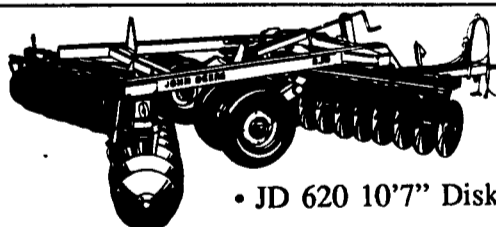

55 SERIES UTILITY TRACTORS

- JD 2555, 65 HP, MFWD, Open Station, Hi-Low Shift
- ★ JD 2755, 75 HP, 2 WD, Loaded, Open Station
- JD 2755, 75 HP, 2 WD, Sound Gard Body

ALL BACKED BY THE MOST COMPLETE AND RESPONSIVE PARTS & SERVICE CAPABILITY ANYWHERE

ASK FOR A DEMO — OPERATION EXPOSURE II NOW IN EFFECT!

IF IT'S ABOUT TILLAGE, WE'VE GOT ALL TYPES READY TO GO.

IN STOCK NOW:

- JD 714 11'3" Rigid With Spring Reset Tru-Depth Standards

- JD 875 Minimum Till 4 Row Row Crop Cultivator

- JD 915 Heavy Duty 5 Shank V-Ripper With Spring Reset Standards

- JD 2000 5 Bottom Plow, Semi-Mounted

- JD 2810 5 Bottom Plow In Furrow, Semi-Mounted

- JD 620 10'7" Disks

- JD 960 12'4" Rigid Field Cultivator

- JD 960 21'6" Folding Field Cultivator

- ALSO IN STOCK:**
- JD 970 12' Roller Harrow
 - JD 3945 2-Way Moldboard Plow

CALL NOW! EARLY BUYERS GET THE BEST PRICES!

IF IT'S ABOUT PLANTING, WE'VE GOT ALL CHOICES. READY TO GO.