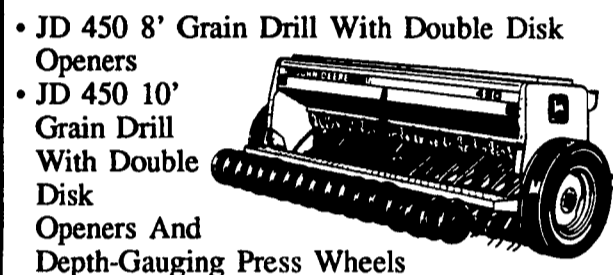

- JD 915 Heavy Duty 5 Shank V-Ripper With Spring Reset Standards

- JD 2000 5 Bottom Plow, Semi-Mounted

- JD 2810 5 Bottom Plow In Furrow, Semi-Mounted

- JD 620 10'7" Disks

- JD 960 12'4" Rigid Field Cultivator

- JD 960 21'6" Folding Field Cultivator

- ALSO IN STOCK:**
- JD 970 12' Roller Harrow
 - JD 3945 2-Way Moldboard Plow

CALL NOW! EARLY BUYERS GET THE BEST PRICES!

IF IT'S ABOUT PLANTING, WE'VE GOT ALL CHOICES. READY TO GO.

- JD 750 10' No-Till Drill

- JD 7240 11 Row Planter With Meters And Vacuum Seed Liquid Fertilizer
- JD 7240 6 Row Planter With Vacuum Seed Meters And Liquid Fertilizer

- JD 450 8' Grain Drill With Double Disk Openers
- JD 450 10' Grain Drill With Double Disk Openers And Depth-Gauging Press Wheels

Check our deal

- 2 Row Max Emerge II Mounted & Pull-Type Planters - *Great For Sweet Corn!*
- Max Emerge Planting Accuracy In No-Till, Minimum Till Or Conventional Till
- Plant "In Furrow" And Under Plastic With Optional Furrower Attachments
- Infinite Row Spacings From 15"-40"
- All Units Built To Your Needs And Specifications With John Deere Components