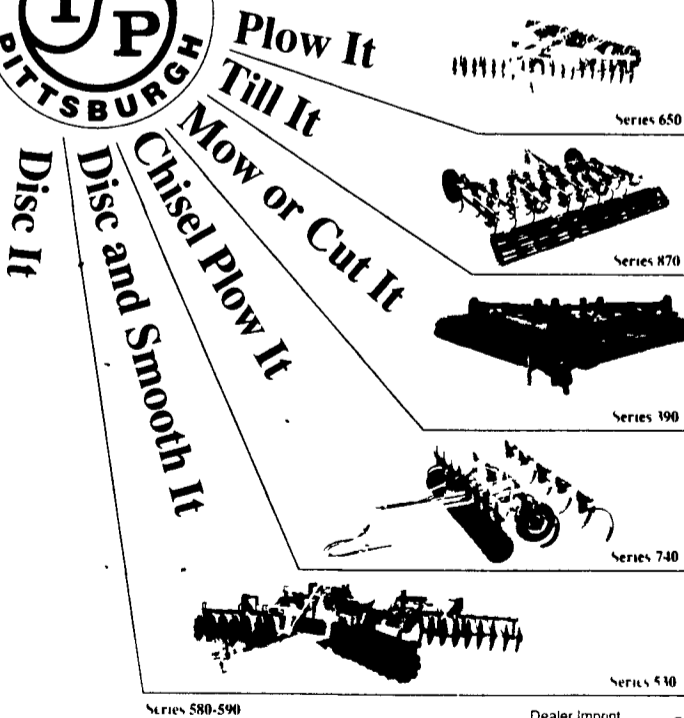

Visit your Taylor Pittsburg dealer today

New Store Hours
Mon. thru Fri. 7-5:30
Sat. 7 to Noon

110 S. Railroad Ave., New Holland, PA 17557 717-354-4191

110 South Railroad Ave.
New Holland, PA 17557
717-354-4191

New Store Hours
Mon. thru Fri. 7-5:30
Sat. 7 to Noon