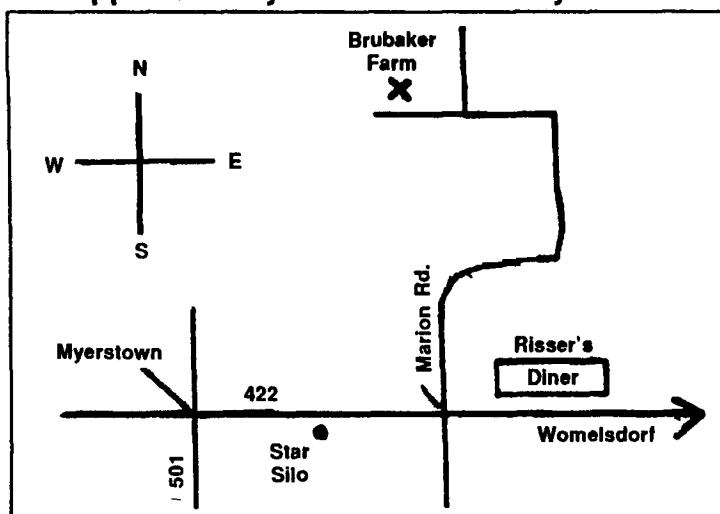

Featuring...

- New tie stall barn with 65 cow capacity with gravity flow manure system.
- 3 Poured Concrete Star Silos with Big Jim & Volumaster Unloaders
- Mueller Cooling Equipment
  1250 OH Tank, Accu-therm plate cooler, Pre-Heater and Condensing Unit
- Surge Receivers & Westfalia Visotron & Bio-Milkers with 2½" pipeline
- Show Ease stalls, Ressler Conveyors * TMR Mixer, Zimmerman Air-O-Matic Ventilation fans.
- Manure Storage — 103x103x8 Earth Bank Lagoon with concrete bottom.

Approximately 4 Miles East of Myerstown