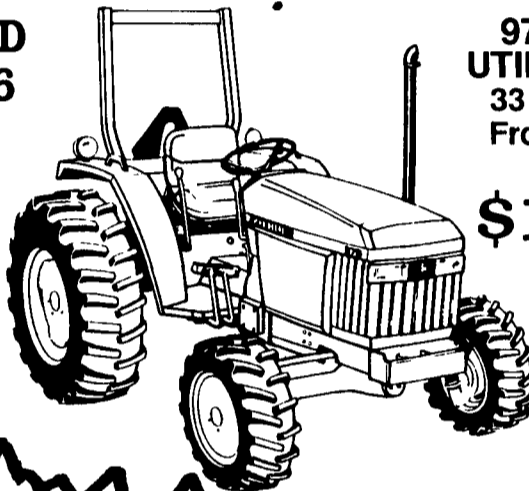

## JOHN DEERE WEEK LAWN & GARDEN SPECIAL PRICES

855 COMPACT UTILITY  
TRACTOR  
24 HP,

Hydrostatic  
Mechanical  
Front Wheel  
Drive

\$10,900<sup>00</sup>

SPECIAL PRICES GOOD  
ONLY FEB. 11 thru 16

**COMPACT  
UTILITY  
TRACTORS**

970 COMPACT  
UTILITY TRACTOR  
33 HP, Mechanical  
Front Wheel Drive,  
Bar Tires

\$12,900<sup>00</sup>

**LAWN AND  
LAWN & GARDEN TRACTORS**

880 LAWN & GARDEN TRACTOR  
17 HP, 46" Mower Deck

\$2,895<sup>00</sup>