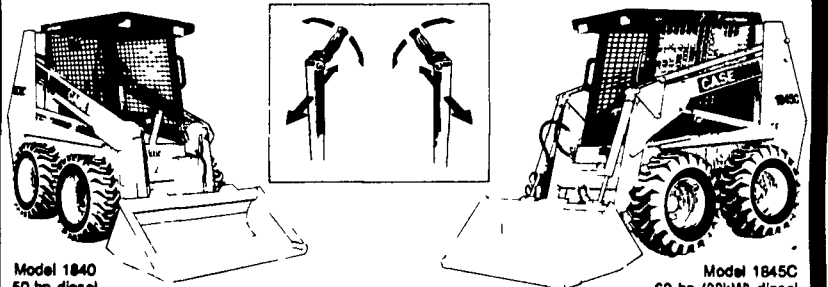

See Us For All Your CASE IH Needs With Parts & Service Support After The Sale.

See Binkley & Hurst Bros. Now For All Your Skid Loader & Tractor Needs!

18 to 375 Hp.

Come In & Make A Good Deal On A New Quality Case IH Tractor Now!

BINKLEY & HURST BROS., INC. HAS A UNILOADER FOR YOU! WE ARE YOUR UNILOADER DEALER WITH SERVICE & VOLUME SALES FOR A SUPER DEAL!

Model 1840 50-hp diesel

Model 1845C 60 hp (38kW) diesel

New Uni-Loader Skid Steers