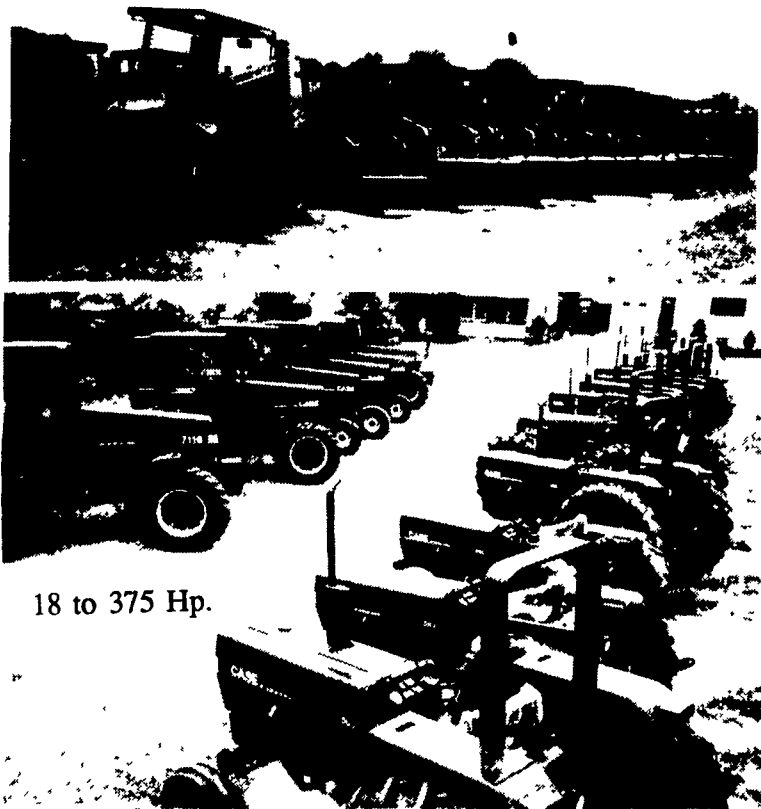

18 to 375 Hp.

Come In & Make A Good Deal On A New Quality Case IH Tractor Now!

See Us For A Fine Selection Of New Tractors And Unloaders Priced To Sell!

Come And Make Your Deal Now! And Don't Forget, We Have Affordable Leasing Plans Available With 100% Lease-No Big Down Payments.

BINKLEY & HURST BROS., INC. HAS A UNILOADER FOR YOU! WE ARE YOUR UNILOADER DEALER WITH SERVICE & VOLUME SALES FOR A SUPER DEAL!