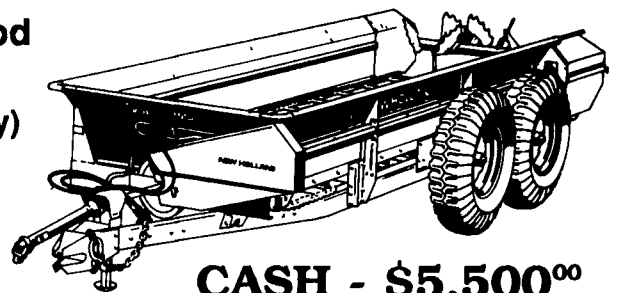

■ 258 Rake Rubber Teeth, New Traction Tires, Dolly Wheel w/ Used Tires

(2 Only) CASH- \$3,395<sup>00</sup>

■ 57 R 3 Pt. Hitch Rake, Rubber Teeth CASH- \$1,995<sup>00</sup> (1 Only)

■ 329 Spreader (138 Bu.) w/Used Truck Tires CASH- \$2,975<sup>00</sup> (2 Only)

■ 520 Spreader (217 Bu.) T-Rod Chain, Used Truck Tires CASH- \$4,095<sup>00</sup> (2 Only)

144 Windrow Inverter CASH- \$3,295<sup>00</sup> (2 Only)

■ 680 Spreader (287 Bu.) T-Rod, Chain, Used Truck Tires