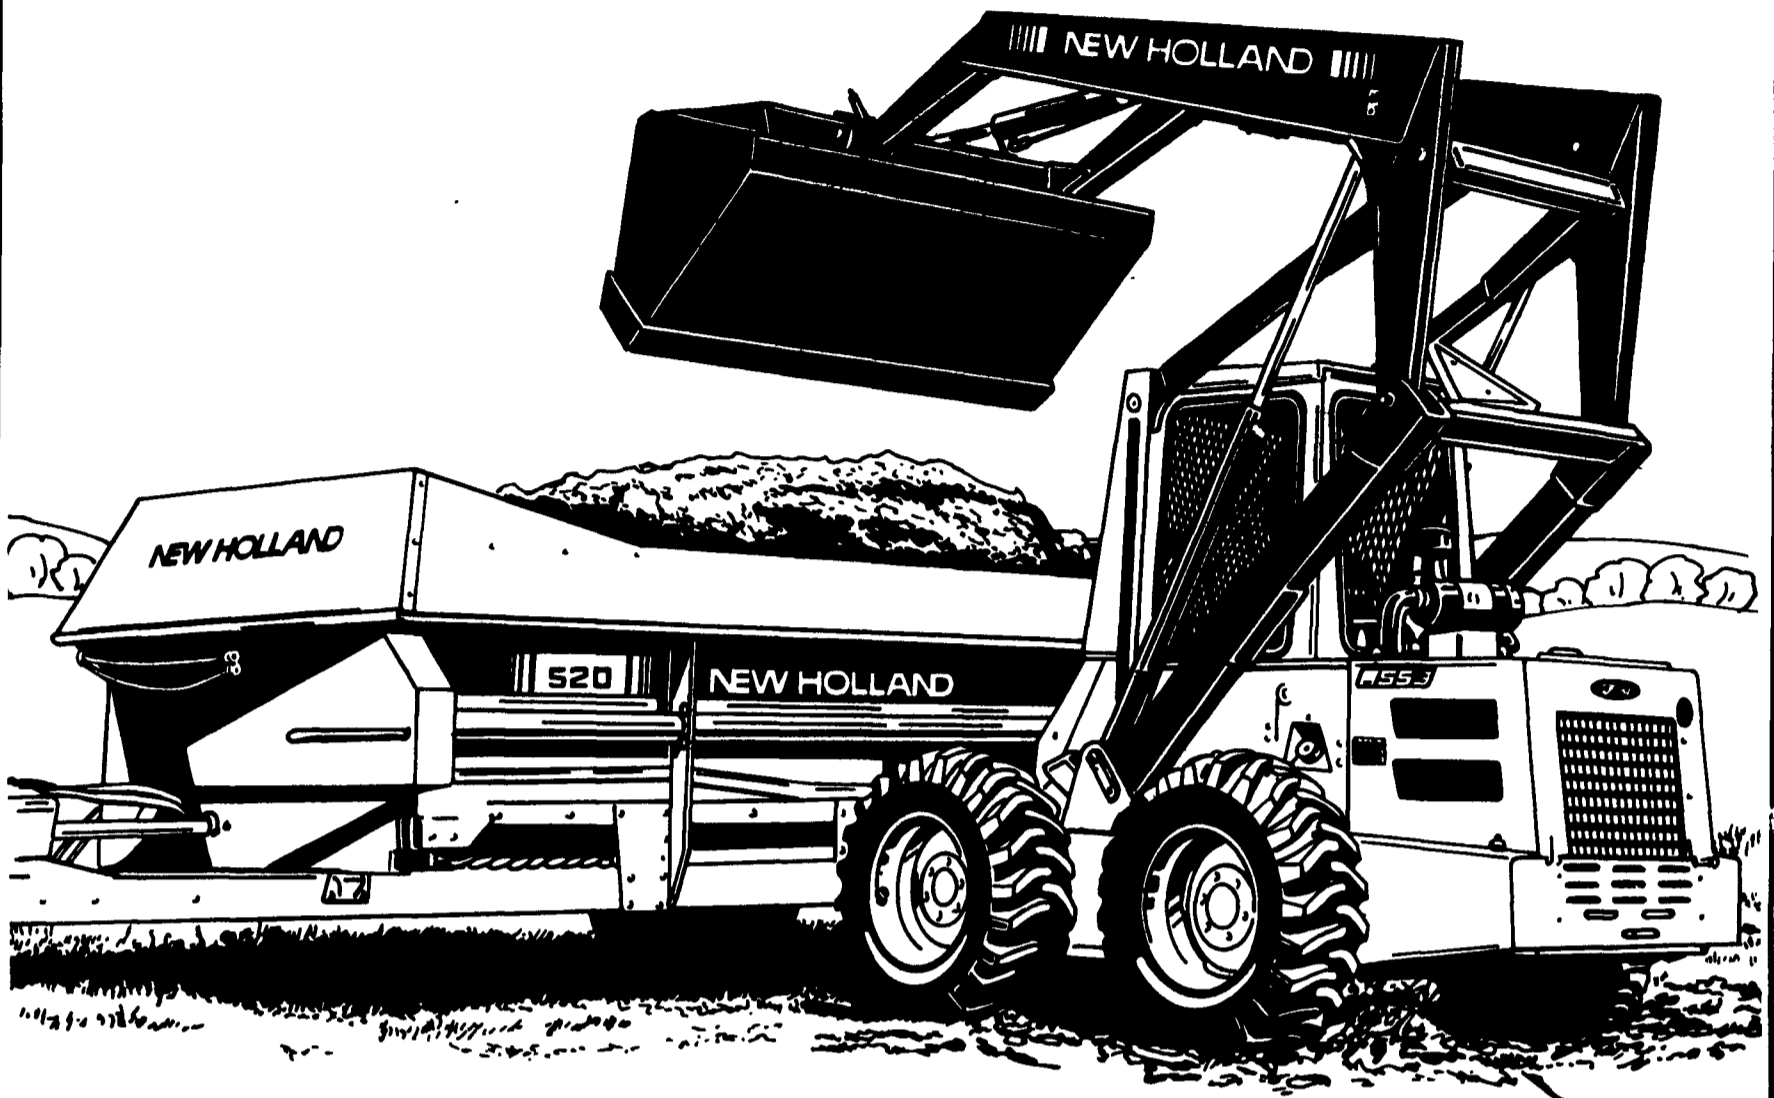

# More stability, less spillback

New Holland L-550 Series skid-steer loaders handle loads with greater efficiency. Model L-550 loaders are highly maneuverable, and can lift up to 1,700 pounds (SAE). Their longer wheelbase lends greater stability and the exclusive boom lift linkage lets

you put the load right where you want it. A faster boom cycle time speeds up your loading and unloading jobs. High performance is a standard with New Holland loaders. Stop in and run one today.

**No Interest On New  
New Holland Equipment  
Until March 1, 1991**