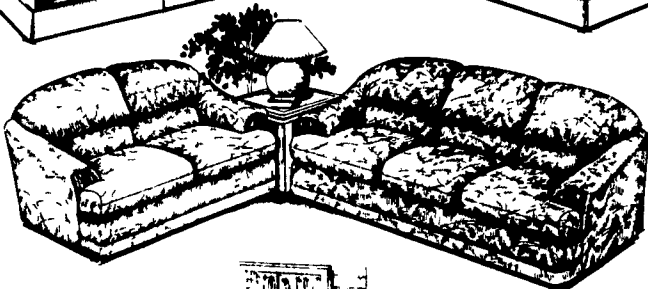

UNCLAIMED FREIGHT CO. AND LIQUIDATION SALES INC.

Get The Most For Your Hard Earned-Money...
Shop And Save At Unclaimed Freight Co!

Choose From 5 Contemporary
And Traditional Sets.
Factory Is Unloading. Check Our Low Price!

2 PIECE LIVING ROOM GROUPS-

Sofa
And
Loveseat

Reg. Ret. \$1,989.95

**OUR CASH PRICE
YOUR CHOICE \$549.95**

We have the lowest prices every day
on a full line of household furnishings.

If You Need Bunk Beds, Then Don't Miss This Deal