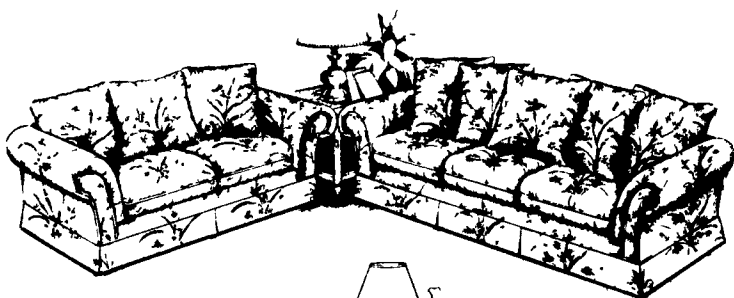

UNCLAIMED FREIGHT CO. AND LIQUIDATION SALES INC.

Get The Most For Your Hard Earned-Money...
Shop And Save At Unclaimed Freight Co!

Choose From 5 Contemporary
And Traditional Sets.
Factory Is Unloading. Check Our Low Price!

2 PIECE LIVING ROOM GROUPS-

Sofa
And
Loveseat

Reg. Ret. \$1,989.95

**OUR CASH PRICE
YOUR CHOICE \$549.95**

We have the lowest prices every day
on a full line of household furnishings.

If You Need Bunk Beds, Then Don't Miss This Deal