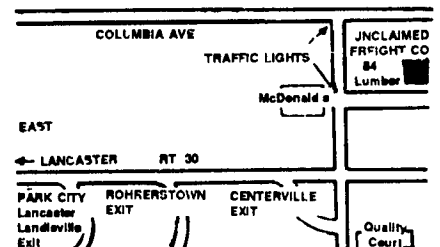

LANCASTER
3019 Hempland Road
717-397-6241

YORK
4585 West Market Street
717-792-3502

CHAMBERSBURG
1525 Lincoln Way East
717-261-0131

CARLISLE
1880 Harrisburg Pike
717-249-5718

STORE HOURS:

Monday Thru Friday 9 a.m. - 9 p.m.
Saturday 9 a.m. - 5 p.m.
Sunday Noon - 5 p.m.