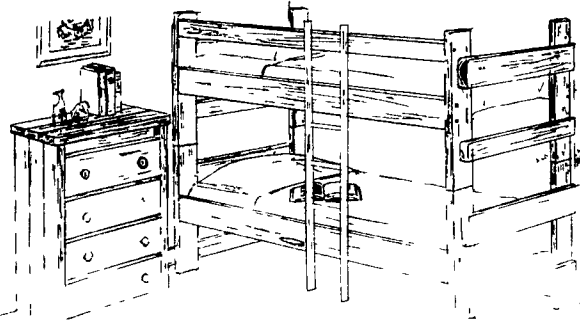

2 PIECE LIVING ROOM GROUPS-

Sofa
And
Loveseat

Reg. Ret. \$1,989.95

**OUR CASH PRICE
YOUR CHOICE \$549.95**

We have the lowest prices every day
on a full line of household furnishings.

If You Need Bunk Beds, Then Don't Miss This Deal

BUNK BEDS
Comes With Ladder, Safety Rail
And One Piece Bunkie
Mattresses. Cut Out Of
Heavy Stock

Reg. Ret. \$379.95

**LOW
LOW
PRICE!**

**Our Cash
Price \$149.95**

"Queen Anne"

JEWELRY ARMOIRE

- Cherry Or Oak Finish
- Four Lined Drawers,
Two Shelves And A
Mirror