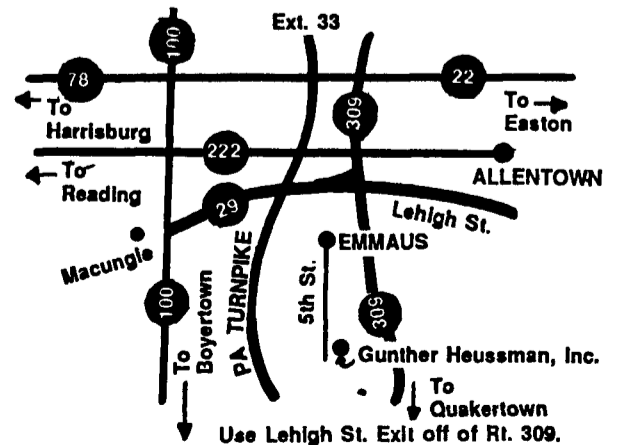

We have lease financing available for above equipment

MISCELLANEOUS EQUIPMENT

JD RM 4R Cultivator, 3PT
JD 158 Loader
JD 146 Loader
18x38-18x34 Duals
JD Roll Guard w/Metal Enclosure For JD Utility Tractor
JD 145 Loader
JD 700 Grinder Mixer
IH #60 Stalk Shredder, Very Nice
IH #50 Stalk Shredder
IH 2350 Quick-Tach Loader
Year Round Cab Fits IH 766-1566, 666, 686
NH 354 Grinder Mixer, Very Good
Gehl 95 Grinder Mixer w/Hay Feeder Attachment

PLOWS

IH 155 4 Base Roll-Over On-Land Hitch
IH 735 Spring Reset, 5 Base, Variable Width
IH 720 5x20 Spring Reset
IH 720 5x20 Spring Reset, Onland Hitch
IH 720 6x18 Spring Reset, Onland Hitch
IH 710 7x18 Spring Reset, Onland Hitch
IH 710 6x16 Spring Trip Onland Hitch
IH 710 5x18 Spring Reset
IH 710 5x18 Spring Reset, Onland Hitch Plow
IH 710 4x18 Spring Reset Plow
JD 4200 3 & 4 Base Roll-Over
JD 2800, Spring Reset, 6 Base, Variable Width
JD 2800 Spring Reset 6 Base Onland, Variable Width
JD 2500 4x18 Spring Reset
JD 2500 5x18 Spring Reset
JD 2450 5x18 Onland Hitch
White 598, 5 Base, Variable Width

NEW ARRIVALS

1979 JD 2640 Dsl., Roll-Guard & Canopy, Very Nice
JD 343, 3RN, Low 10 Corn Head
JD 2500 6x18 Spring Reset
Brillion 10' Transport Alfalfa Seeder w/Double Box
JD 716A Forage **SOLD**, Tandem Axle w/Roof, Very Nice

Farmco 18' Bale Wagons
8 Ton Gear, 11Lx15 Tires
$1,950

WE ARE CASH BUYERS FOR CLEAN, LATE MODEL FARM EQUIPMENT