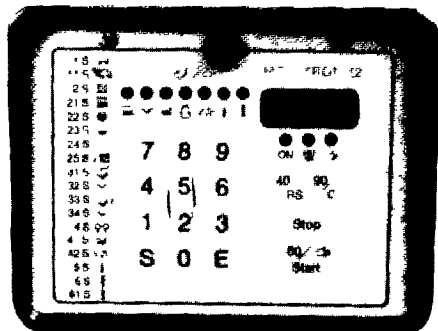

METATRON Will Make Your Milking System Complete!

Metatron Control

Westfalia's Metatron gives you the edge in effective, economical herd management. This DHIA and USDA approved cowside milk meter provides milk metering on an individual cow milking for in-parlor evaluation. Vital information of milk produced, maximum milk flow, average milk flow and milking time is also available at cowside. Aids you to better manage each individual cow.

The Metatron Milk Meter is transparent for visible operation and designed to take years of use. The unrestricted, full 1" milk outlet takes into account all air flow and milk flow requirements for high producing dairy cows of today and tomorrow. It's convenient, too, and can be on line mounted, or remotely mounted out of the operator's way.