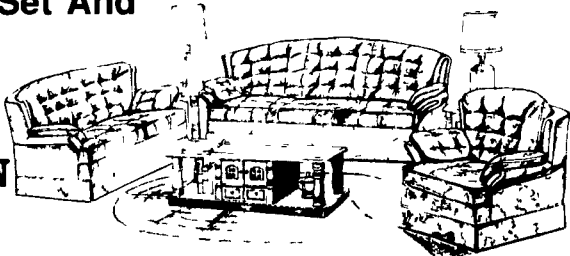

EARLY AMERICAN GROUP

Sofa, Loveseat And Chair Button tufted in pillow arm style with attached cushions

Reg. Ret. \$1889.95

OUR CASH PRICE **\$549.95**

We have the lowest prices every day on a full line of household furnishings.