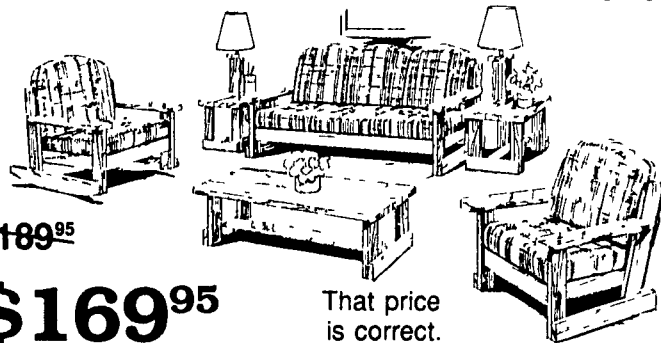

Reg. Ret. \$99.95

OUR CASH PRICE

\$49.95

★ SPECIAL! **\$19.95**

TWO WEEKS ONLY! **\$15.99**

Close-Out!

If you want this set, then get in here and get it.

6 PIECE LIVING ROOM

Special liquidation for factory!

For one low price you get the sofa, chair, rocker, 2 end tables and a cocktail table

Reg. Ret. \$649.95

OUR CASH PRICE **\$189.95**

★ SPECIAL! **\$169.95**

That price is correct.