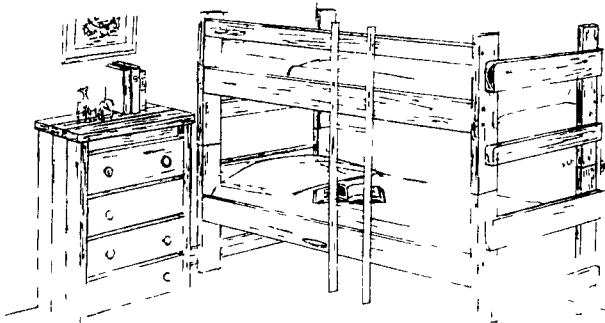

Special liquidation for factory!

For one low price you get the sofa, chair, rocker, 2 end tables and a cocktail table

Reg. Ret. \$649.95

OUR CASH PRICE **\$189.95**

★ SPECIAL! **\$169.95**

That price is correct.

In Pine

Matching pair of lamps and shades

\$35.00 cash price

If You Need Bunk Beds, Then Don't Miss This Deal

BUNK BEDS

Comes With Ladder, Safety Rail And One Piece Bunkie Mattresses. Cut Out Of Heavy Stock