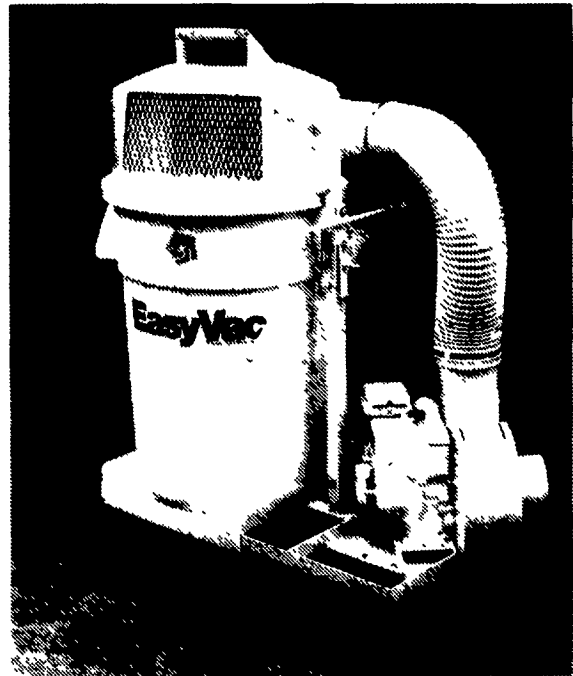

QUALITY FARM EQUIPMENT

LET EASYVAC HELP YOU TAKE A BIG BITE OUT OF YOUR YARDWORK!

When it comes to lawn vacuum equipment, EasyVacs by EasyRake offer you the maximum in convenience and capacity. From the smallest to the largest models, EasyVac models feature durable construction for long life, season after season. And they're compatible with virtually every make and model of lawn and garden tractors, and feature an

AS MANUFACTURED BY E Z RAKE INCORPORATED

exclusive two-year guarantee. So take a big bite out of your lawn work this season with EasyVac — the leader!

EASYVAC Model 344 couples easily to your tractor for easy maneuvering, 3-hp double vented top vacuum provides quick and easy dumping. Eight bushel container can be used with plastic liners.