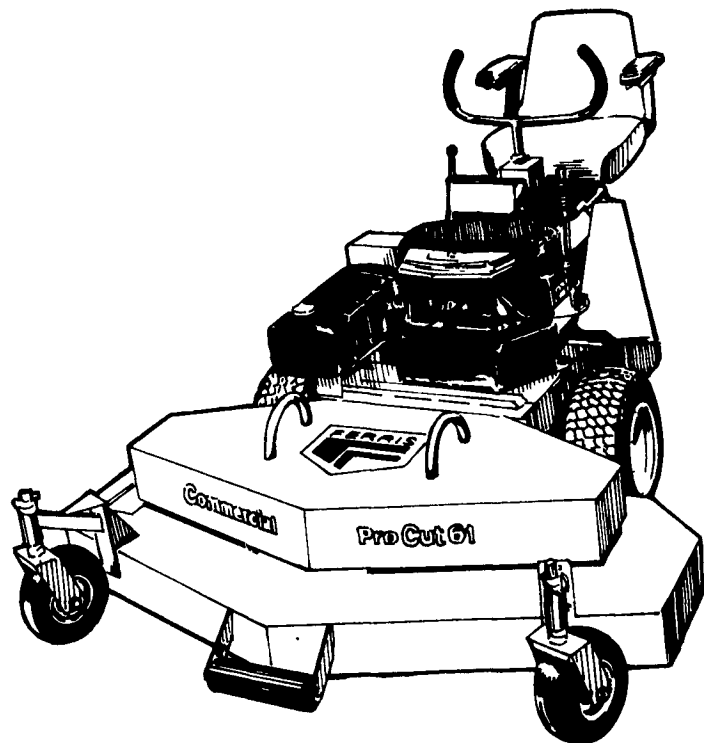

Telephone (717) 733-7951

HAMILTON EQUIPMENT, INC.

Wholesale Distributors

Visit Our Exhibit During The PA Farm Show, Booth #'s 314-335 Main Floor

Ephrata, PA

Raphine, VA