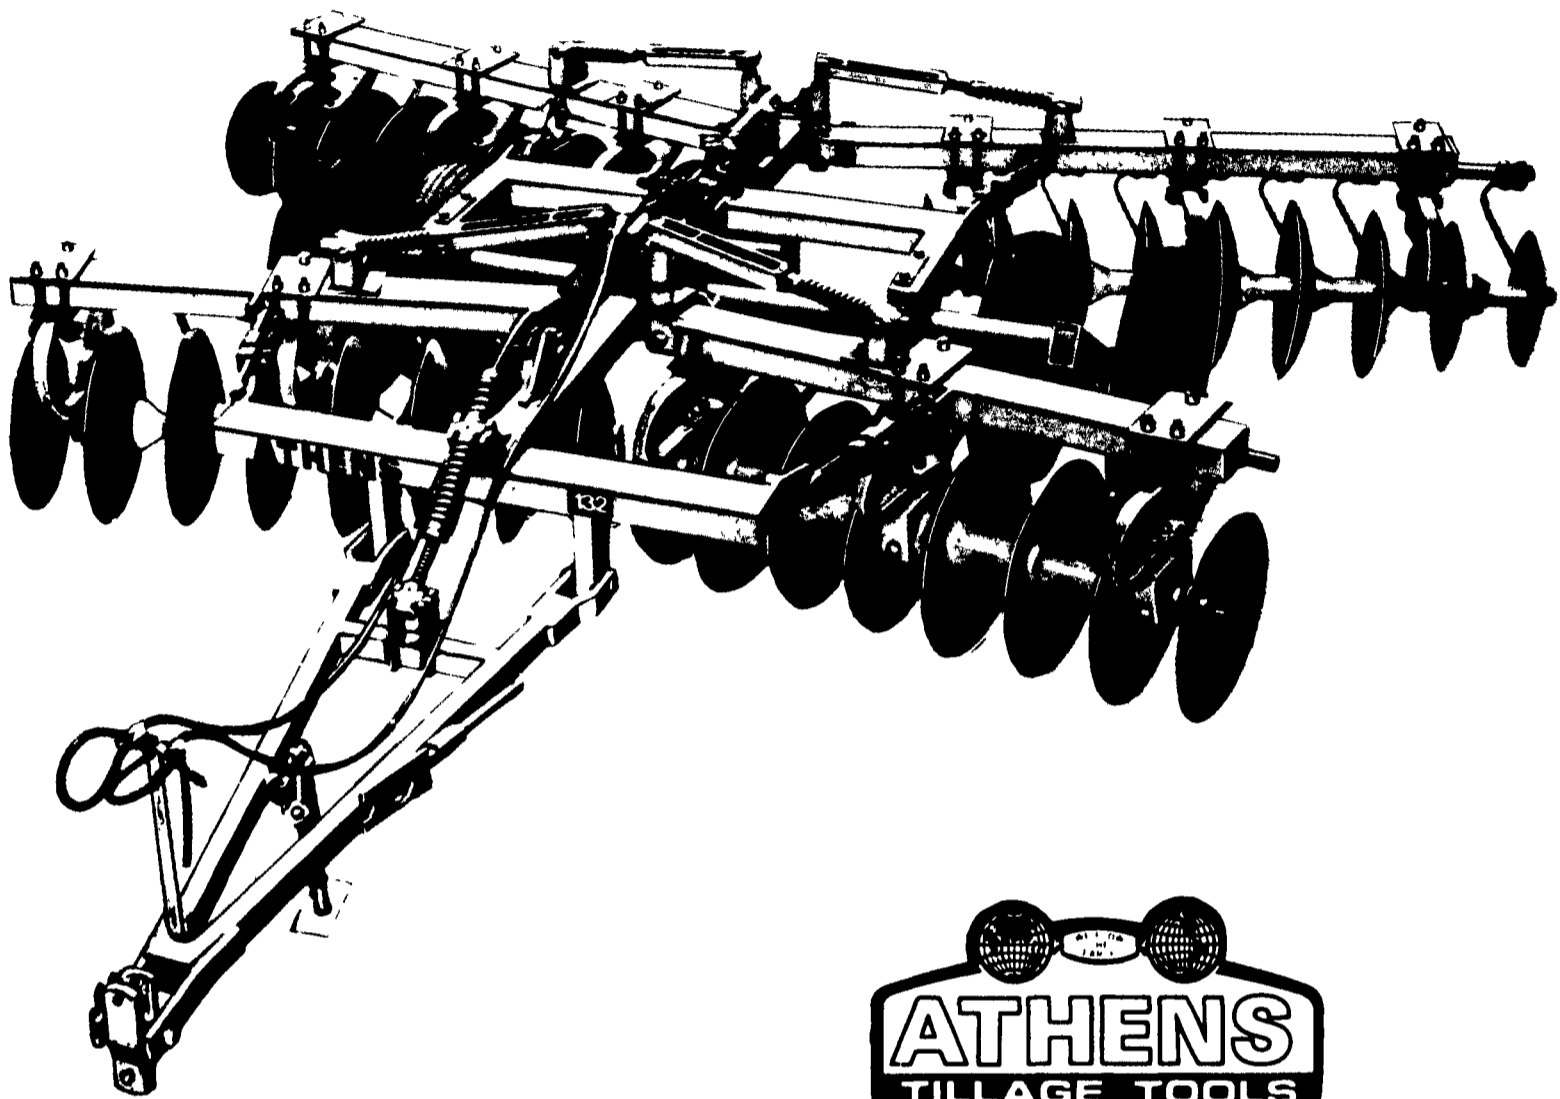

QUALITY FARM EQUIPMENT

Athens Model 132 Flex Harrow

Athens Plow Company, Athens, Tennessee will manufacture the Model 132 Flex Harrow in limited production for 1991. The Model 132 combines the best features of their popular Model 131 with the addition of spring bearing hangers and double tapered Timken gang bearings.

The Model 132 is available in 9 foot 6 inch cutting width, 11 foot cutting width, and 12 foot 6 inch cutting width. Add 18 inches for transport widths to include the cover disks on the rear gangs.

Standard equipment includes 24 inch x 1/4 inch blades, 9 1/2 disk spacing, 1 1/2 inch square axles, cover disks with scrapers, individual gang angle adjustment, hydraulic lifting, tongue leveling, and heavy duty scrapers. Transport wheels on the 9 foot 6 inch machine will be single wheels while the 11 foot machine and 12 foot 6 inch machine will have dual wheels as standard equipment.