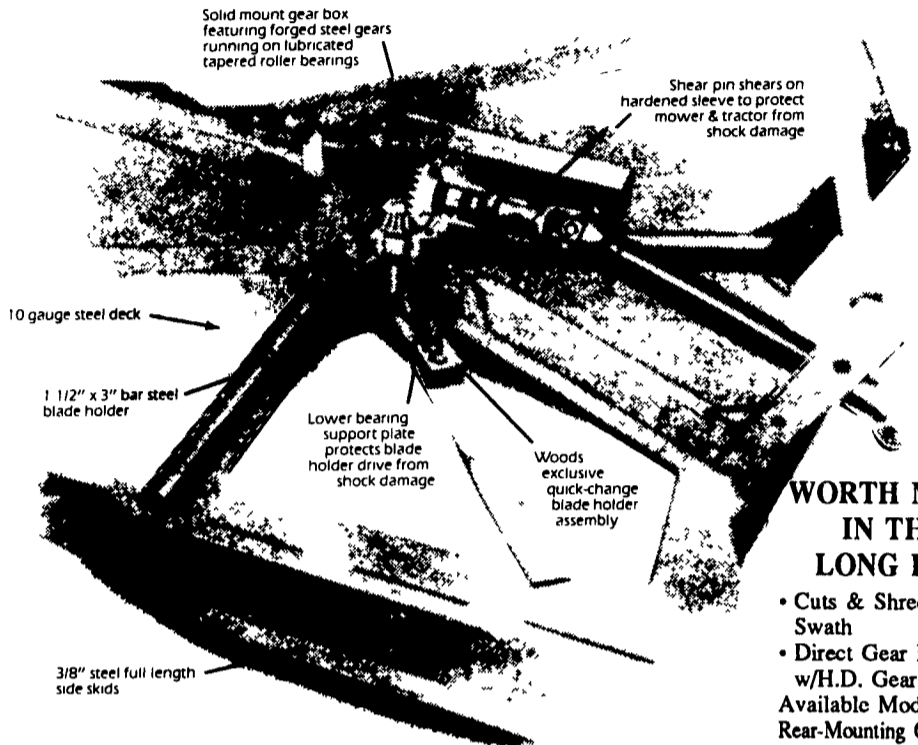

See Our Line Of Woods PRODUCTS
 On Display At The
PA. FARM SHOW, JANUARY 6-11
 Space #'s 378-380 387-389

with WOODS model 1050 BACKHOE

Woods model 1050 reaches 13'1" and digs 10'7" below grade with tractors rated 50 hp to 130 hp. Ideal for farming, light construction and landscaping. Other uses include golf courses, nurseries, utility companies and cemeteries...footings, wiring trenches, irrigation ditches, drainage ditches.. do them all and more. Woods model 1050 has the features that make the "on-the-job" difference.

Come in today for a demonstration.

WORTH MORE IN THE LONG RUN

- Cuts & Shreds 5 Ft. Swath
- Direct Gear Drive w/H.D. Gear Box Available Models For Rear-Mounting On a 3 Pt. Hitch, Fast-Hitch or AC Snap-Coupler.

Features 5-Foot Center Section And 5-Foot Right Wing. Cuts A 10-Foot Swath. Ideal For Roadside Mowing.

Features 7-Foot Center Section & Two 4-Foot Wing Sections. Cuts A 15-Foot Swath With 540 PTO Tractors.