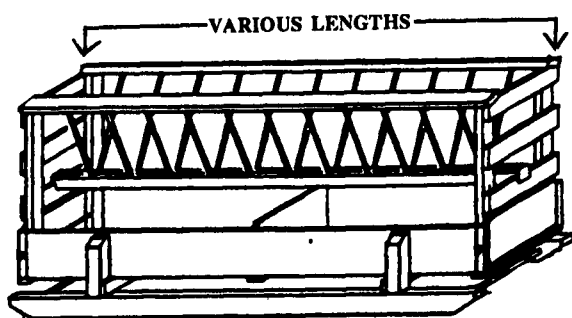

### CALF CONDO

Available in 3, 4, 5, 7 and 9 stalls, fully assembled on treated skids. 3'x8' stalls each have easy access feeders. Painted.

SHEEP SHELTER

CATTLE SHELTER

CALF CREEP FEEDER

13'x32' HORSE BARN

HORSE RUN-IN SHELTERS

HAY & SILAGE FEEDERS

APM Would Like To Wish Everyone A HAPPY NEW YEAR!

**Allensville Planing Mill INC**

CALL DAVE  
(717) 483-6386  
FOR  
PRICE QUOTE  
PA Watts 800-322-1306

**AG-BAG**  
SEALED FEED STORAGE SYSTEMS