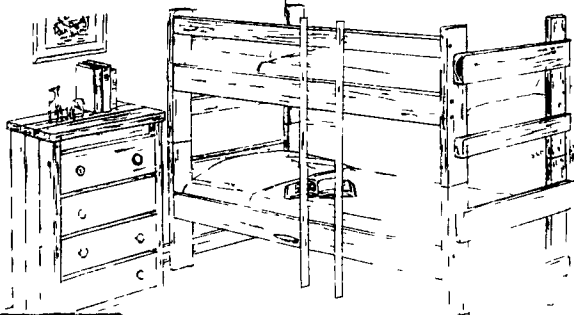

BUNK BEDS

Comes With Ladder, Safety Rail And One Piece Bunkie Mattresses. Cut Out Of Heavy Stock

Reg. Ret. $379.95

LOW LOW PRICE!

Our Cash Price **$149.95**

Christmas Special!

"Queen Anne" JEWELRY ARMOIRE

• Cherry or Oak finish
• Four lined drawers, two shelves and a mirror

Reg. Ret. $499.95

OUR CASH PRICE **$209.95**

★ SPECIAL! **$139.95**