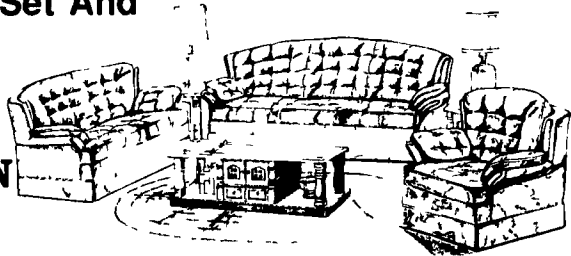

6 PIECE PINE LIVING ROOM GROUP

Sofa, chair, rocker, 2 end tables and a party ottoman.

Reg. Ret. \$689.95

OUR CASH PRICE **\$349.95**

WITH COUPON - Get 2 matching lamps and shades...

FREE! Reg. Ret. Value \$99.90 (WHILE SUPPLIES LAST)

★ SPECIAL! **\$109.95** Close-Out!

A Real Nice Set And A Big Seller!

EARLY AMERICAN GROUP

Sofa, Loveseat And Chair Button tufted in pillow arm style with attached cushions

Reg. Ret. \$1889.95

OUR CASH PRICE **\$549.95**