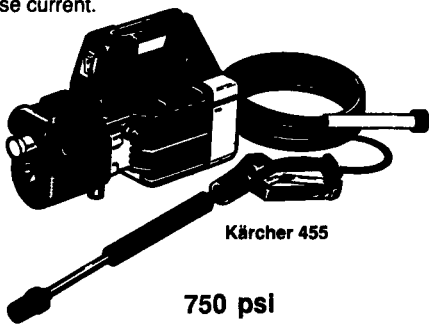

Kintzle indicated that he expects very little immediate response for the improvement of corn prices, because he feels the trade has already factored in the announced credit level to the Soviets.

"With the temporary waiver of the Jackson-Vanik amendment to allow credit guarantees for U.S. agricultural products, the longer term trade outlook with the Soviets seems somewhat brighter," Kintzle said. "The temporary waiver appears to indicate the U.S. has confidence in the Soviet economy and the emigration changes taking place.

"I am pleased that the President responded to the thousands of farmers, including NCGA members, who have called for action on the Soviet credit issue," Kintzle said. "It proves to me once again that grassroots concerns are being addressed by the president."

Fall Clearance Sale High Pressure Washers

Portable Cleaning Power

Kärcher, the world leader in pressure washers, lets you take cold water, high-pressure cleaning wherever you need it. With Kärcher's portable Model K 455, you get a big value for a very small price!

- Cleans car, home, patio and pool quickly and easily
- Powerful and lightweight, weighs only 25 pounds!
- Cold water economy with no water waste. Saves up to 85% water versus garden hose.
- Adjustable controls for solution spray or clear rinse
- Uses standard house current.
- 750 psi

Keeping America Clean

Kärcher 455

Reg. $395.00

750 psi

Special **$188⁰⁰**

Portable Cleaning Power

Kärcher, the world leader in pressure washers, lets you take cold water, high-pressure cleaning wherever you need it. With Kärcher's portable Model K 570, you get a big value for a very small price!

- Special brush attachment makes tough cleaning jobs easier
- Built to last by Kärcher, famous for quality and reliability
- Cold water economy with no water waste. Saves up to 80% water versus garden hose.
- Uses standard house current.
- Powerful and lightweight, weighs only 33 pounds!
- Variable pressure from 150-1000 PSI at 2.1 GPM.

Keeping America Clean