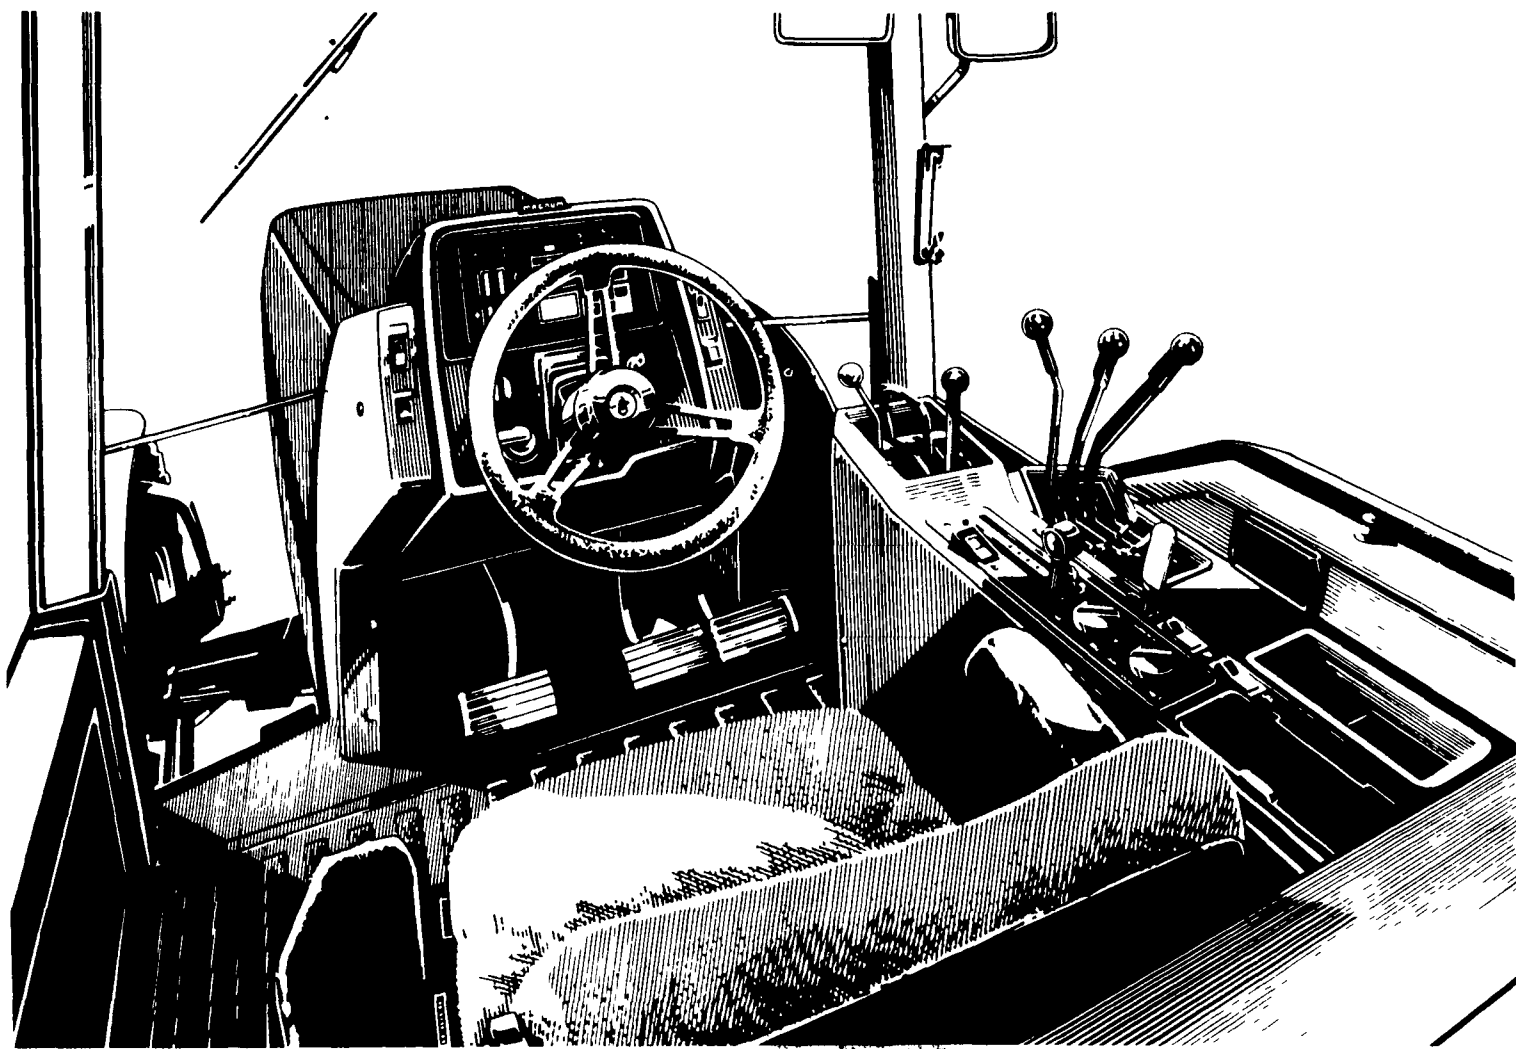

MAGNUM COMFORT

See more. Feel better.

MAGNUM comfort means more comfort and operator efficiency. There's 48 square feet of visibility. And the tractor's sloping hood and hidden exhaust provide unobstructed visibility ahead. This cab is bigger, with more head room, and a wide, fully adjustable swivel seat. All controls are conveniently located, and designed for comfortable low-effort operation.

The new MAGNUM Tractor cab will keep you going strong and feeling good. And it's standard on all Case IH MAGNUM Tractors. Four all-new models. 130-195 PTO hp. See us for details.

MAGNUM
means more.

PA DEALERS