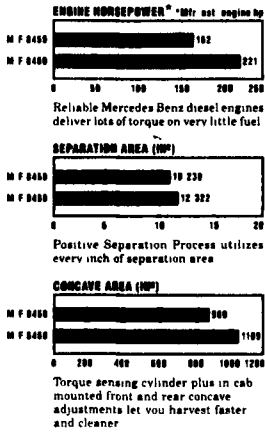

MASSEY-FERGUSON

1989 Demonstrators End Of the Season Clearance

M-F 399

- SFM* #1100 (Gal.) 270 Bushel Single Axle \$5,389.00
 - SFM* #1700 (Gal.) 350 Bushel Tandem Axle \$7,900.00
 - SFM* #2500 (Gal.) 525 Bushel Tandem Axle \$10,900.00
- *(Formerly Pequea)