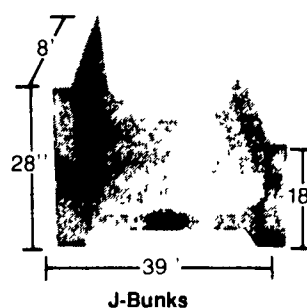

J-Bunks

Contact Us For Complete Details On Heifer Cattle,
Hog And Free Stall Barns

BINKLEY & HURST BROS. INC.

133 Rothsville Station Rd.
Lititz, PA 17543

Located 1/2 Mile North of Rothsville

(717) 626-4705

Mon.-Fri. 7 AM - 5 PM,

Sat. 7 AM - 11:30 AM

Sun. Closed - Lord's Day

AFTER 5 PM:
EMERGENCY PARTS DEPT.

(717) 626-0885 (717) 933-4753 (717) 859-8768