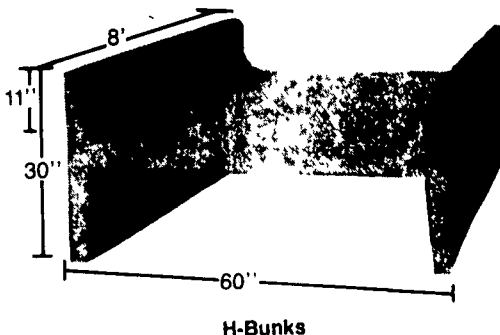

MILK. IT DOES A BODY GOOD.™

STORAGE BARN & GAZEBOS Custom Made To Order

If You're Looking For Quality At A Good Price, Contact

B & B STRUCTURES

**DELIVERY
AVAILABLE**

Henry K. Blank
RD 1, Bird-In-Hand, PA 17505
(717) 656-0783
Dealer Inquiries Invited

Markers Available For JD 750 Drills

Yetter 6001 Series flat-folding hydraulic markers are available with a new mounting especially designed for 15' and 30' JD 750 no-till drills.

PEORIA, Ill. — Yetter 6001 Series flat-folding hydraulic markers are available with a new mounting especially designed for 15' and 30' JD 750 no-till drills. The new mounting kit permits the markers to mount flush with the sides of the drill rather than extending out where they could be damaged in transit or when the drill is being parked in the close confines of a machine shed.

Yetter markers are available in

bi-fold and tri-fold models and feature totally enclosed hydraulics, including a sequence valve that folds the unit 180° following each sequence. A break away hinge protects the marker against damage if it strikes a rock or other obstruction. Heavy duty bearings, hub assembly and arms are designed to provide long, trouble-free service under all field conditions.

Depth bands, plus all new adjustment on the marker discs, provide uniform operation in all soils. Yetter 6001 markers, in addition to the new mounting for JD 750 drills, mount quickly and easily on virtually all makes and models planters and drills.

For information, contact Yetter Mfg. Co., Colchester, IL 62326-0358, (800) 447-5777 or (309) 776-4111.

Jake, did you hear the latest?

What Luke? What?

Binkley & Hurst Bros. Cash & Carry
Days Sale starts Monday,
December 10th.